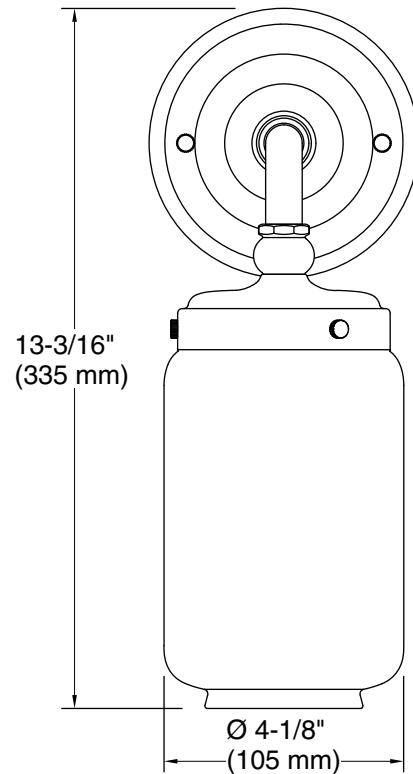

## Technical Information

All product dimensions are nominal.

Installation Type: Wall-mount  
Material: Brass, Glass, Zinc  
Number of Lights: 1  
Lighting Type: Socket-based  
Socket Type: E-26 Medium