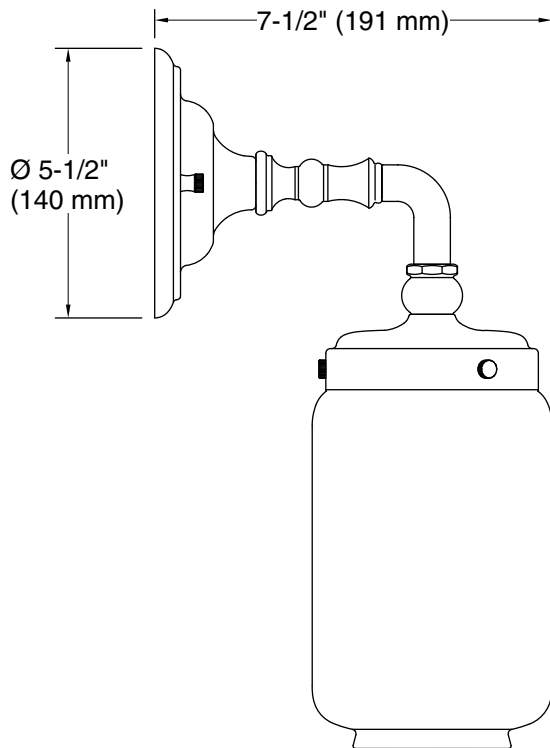

## Features

- Clear glass shades with inner frosted glass diffusers for reduced glare.
- Requires bulb with medium (E26) base; T10 bulb recommended (sold separately).
- Coordinates with faucets and accessories in the Artifacts collection.
- Suitable for damp locations, per UL 1598.

## Technical Information

All product dimensions are nominal.

Installation Type: Wall-mount  
Material: Brass, Glass, Zinc  
Number of Lights: 1  
Lighting Type: Socket-based  
Socket Type: E-26 Medium