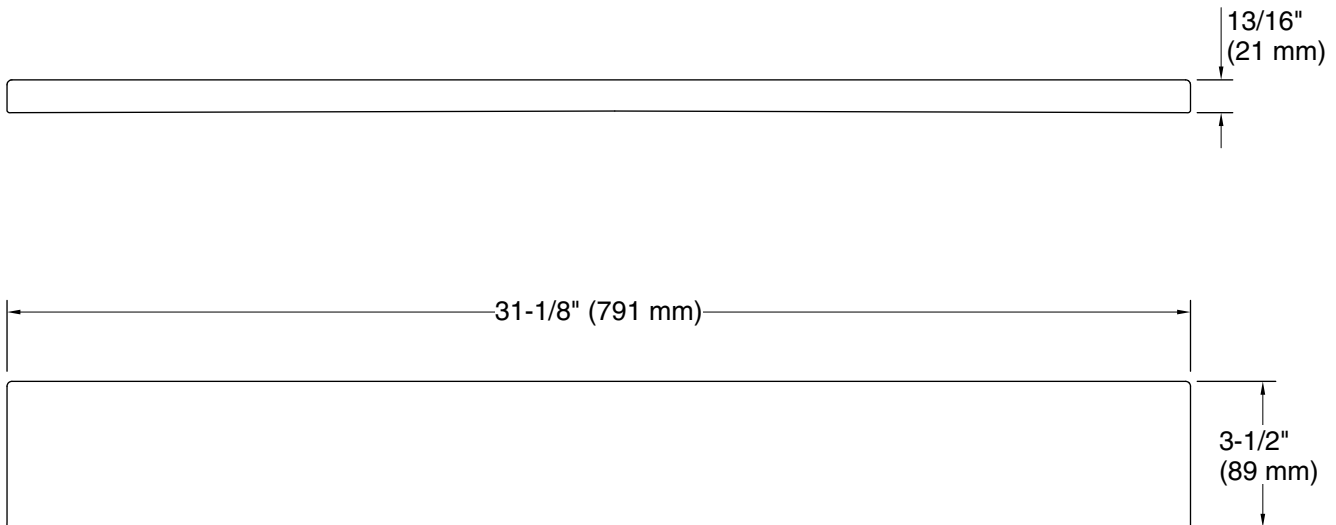

Features

- For use with KOHLER Silestone® quartz 31" (788 mm) vanity tops
- Optional side splashes available (sold separately)
- This product is covered under the Silestone® 25-Year Limited Warranty

Material

- Silestone® quartz

Required Products/Accessories

K-28248 Silestone® 31" quartz vanity top with rectangular cutout

or

K-28249 Silestone® 31" quartz vanity top with oval cutout

Codes/Standards

None Applicable

Technical Information

All product dimensions are nominal.

Notes

Install this product according to the installation instructions.