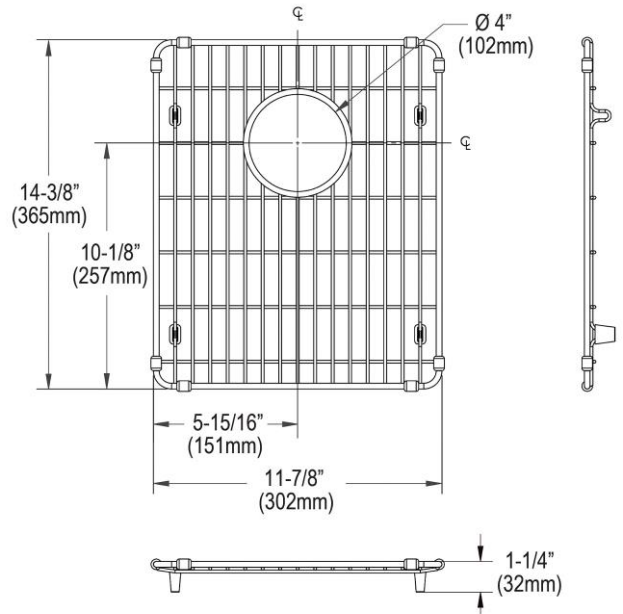

PART: _____ QTY: _____

PROJECT: _____

CONTACT: _____

DATE: _____

NOTES: _____

APPROVAL: _____

In keeping with our policy of continuing product improvement, Elkay reserves the right to change product specifications without notice. Please visit elkay.com for the most current version of Elkay product specification sheets. This specification describes an Elkay product with design, quality, and functional benefits to the user. When making a comparison of other producers' offerings, be certain these features are not overlooked.