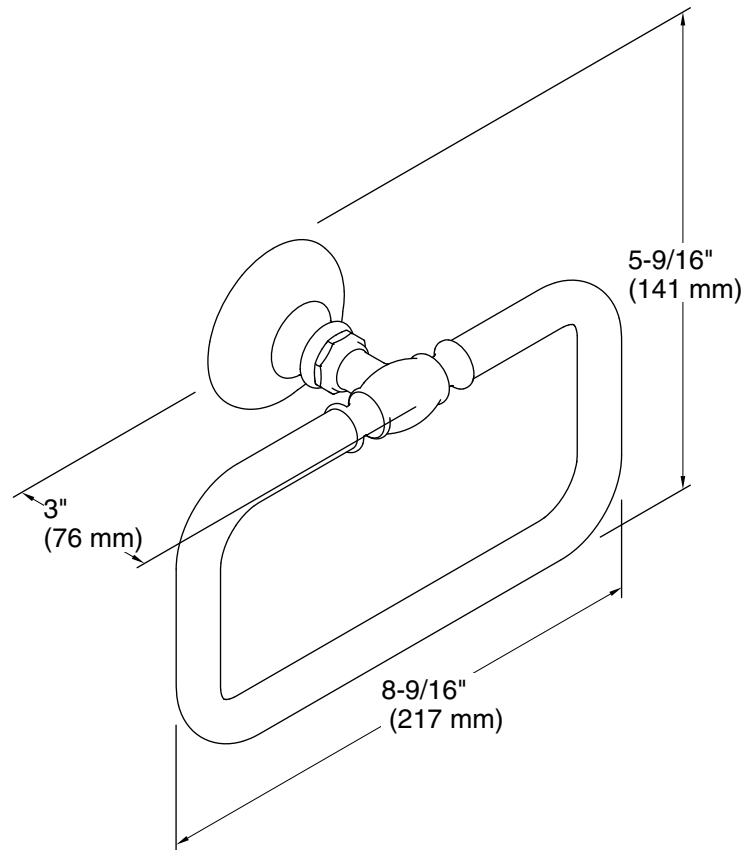

Technical Information

All product dimensions are nominal.

Material: Metal

Notes

Install this product according to the installation guide.

CAUTION: Risk of personal injury. Do not install this product in any area where it is likely to be used inadvertently as a grab bar or support bar. This product is not designed or intended for use as a grab bar or support bar.