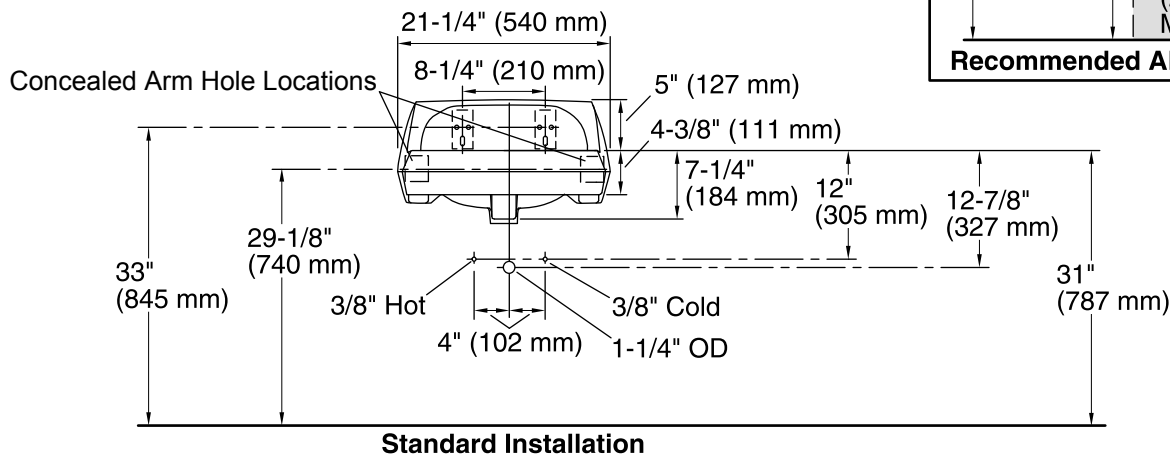

Technical Information

All product dimensions are nominal.

Bowl configuration: Single
Installation: Wall-mount
Bowl area (Only): Length: 16" (406 mm)
Width: 10" (254 mm)
With overflow: Yes
Water depth: 3-1/8" (79 mm)

Number of deck holes: 3
Faucet hole spacing: 4" (102 mm)
Soap/Lotion hole: 1-1/4" (32 mm)
Drain hole: 1-3/4" (44 mm)

Notes

Install this product according to the installation instructions.

ADA, CSA B651 compliant when installed to the specific requirements of these regulations.