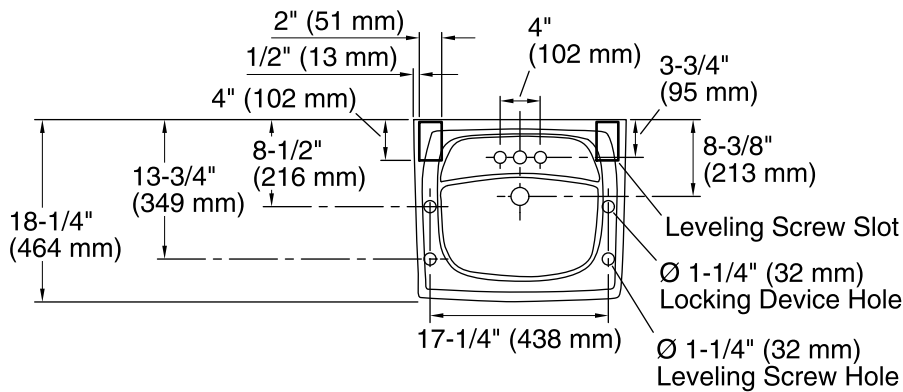

Technical Information

All product dimensions are nominal.

Bowl configuration: Single
Installation: Wall-mount
Bowl area (Only): Length: 16" (406 mm)
Width: 10" (254 mm)
With overflow: Yes
Water depth: 3-1/8" (79 mm)

Number of deck holes: 3
Faucet hole spacing: 4" (102 mm)
Soap/Lotion hole: 1-1/4" (32 mm)
Drain hole: 1-3/4" (44 mm)

Notes

Install this product according to the installation instructions.

ADA, CSA B651 compliant when installed to the specific requirements of these regulations.