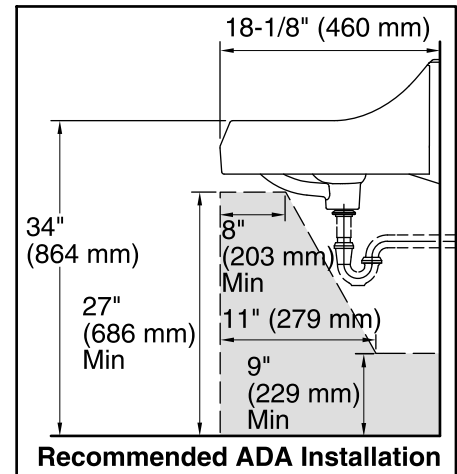

Technical Information

All product dimensions are nominal.

Bowl configuration: Single
Installation: Wall-mount
Bowl area (Only): Length: 16" (406 mm)
Width: 10" (254 mm)
With overflow: Yes
Water depth: 3-1/8" (79 mm)

Number of deck holes: 3
Faucet hole spacing: 4" (102 mm)
Soap/Lotion hole: 1-1/4" (32 mm)
Drain hole: 1-3/4" (44 mm)

Notes

Install this product according to the installation instructions.

ADA, CSA B651 compliant when installed to the specific requirements of these regulations.