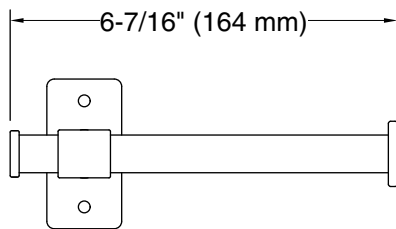

Installation

- Installation hardware and template included

Recommended Products/Accessories

- K-35925 18" towel bar
- K-35926 24" towel bar
- K-35927 Double robe hook
- K-35928 Towel ring

Codes/Standards

None Applicable

Technical Information

All product dimensions are nominal.

Material: Zinc, Stainless Steel

Notes

Install this product according to the installation instructions.