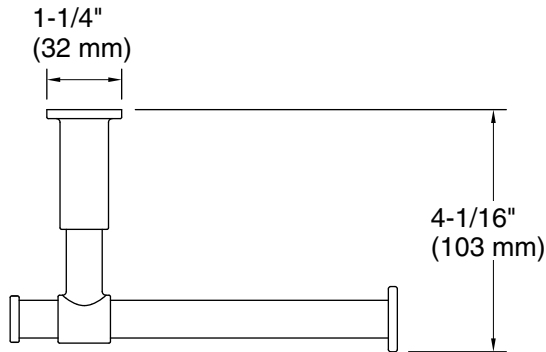

Installation

- Installation hardware and template included

Recommended Products/Accessories

- K-35925 18" towel bar
- K-35926 24" towel bar
- K-35927 Double robe hook
- K-35928 Towel ring

Codes/Standards

None Applicable

Technical Information

All product dimensions are nominal.

Material: Zinc, Stainless Steel

Notes

Install this product according to the installation instructions.