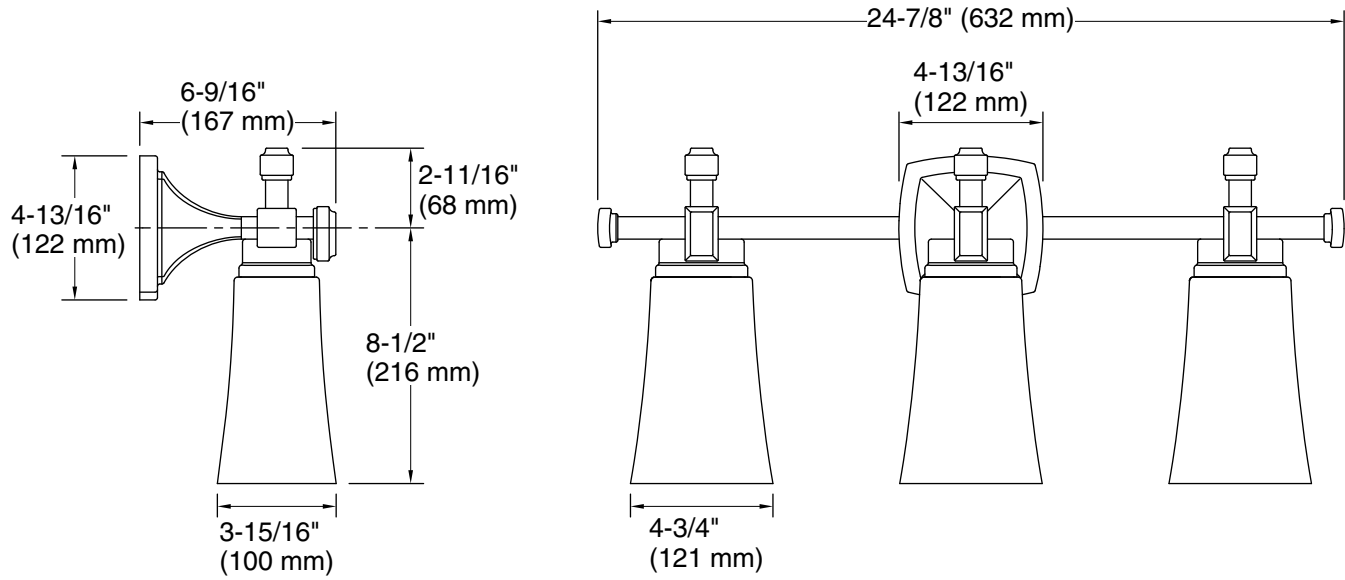

Required Electrical Service

One circuit required.

120 V, 60 Hz

Technical Information

All product dimensions are nominal.

Material: Steel, Aluminum, Zinc, Glass

Number of Lights: 3

Lighting Type: Socket-based

Socket Type: E-26 Medium

Number of Shades: 3

Shade Type: Glass - clear