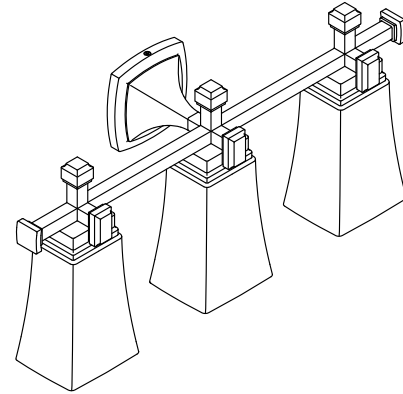

## Features

- Clear, bell-shaped shades hang delicately from chunky bars and square bases in versatile, traditionally inspired designs
- Coordinates with faucets in the Riff collection
- Requires three bulbs with medium (E26) base; T10 bulb recommended (sold separately)
- Suitable for damp locations, per UL 1598
- Includes installation hardware

## Material

- Premium metal and glass construction
- Manufactured with quality materials and complemented with a meticulous finishing process
- Durable finishes engineered to last and designed to coordinate with KOHLER faucet finishes

## Technical Information

All product dimensions are nominal.

Material: Steel, Aluminum, Zinc, Glass

Number of Lights: 3

Lighting Type: Socket-based

Socket Type: E-26 Medium

Number of Shades: 3

Shade Type: Glass - clear