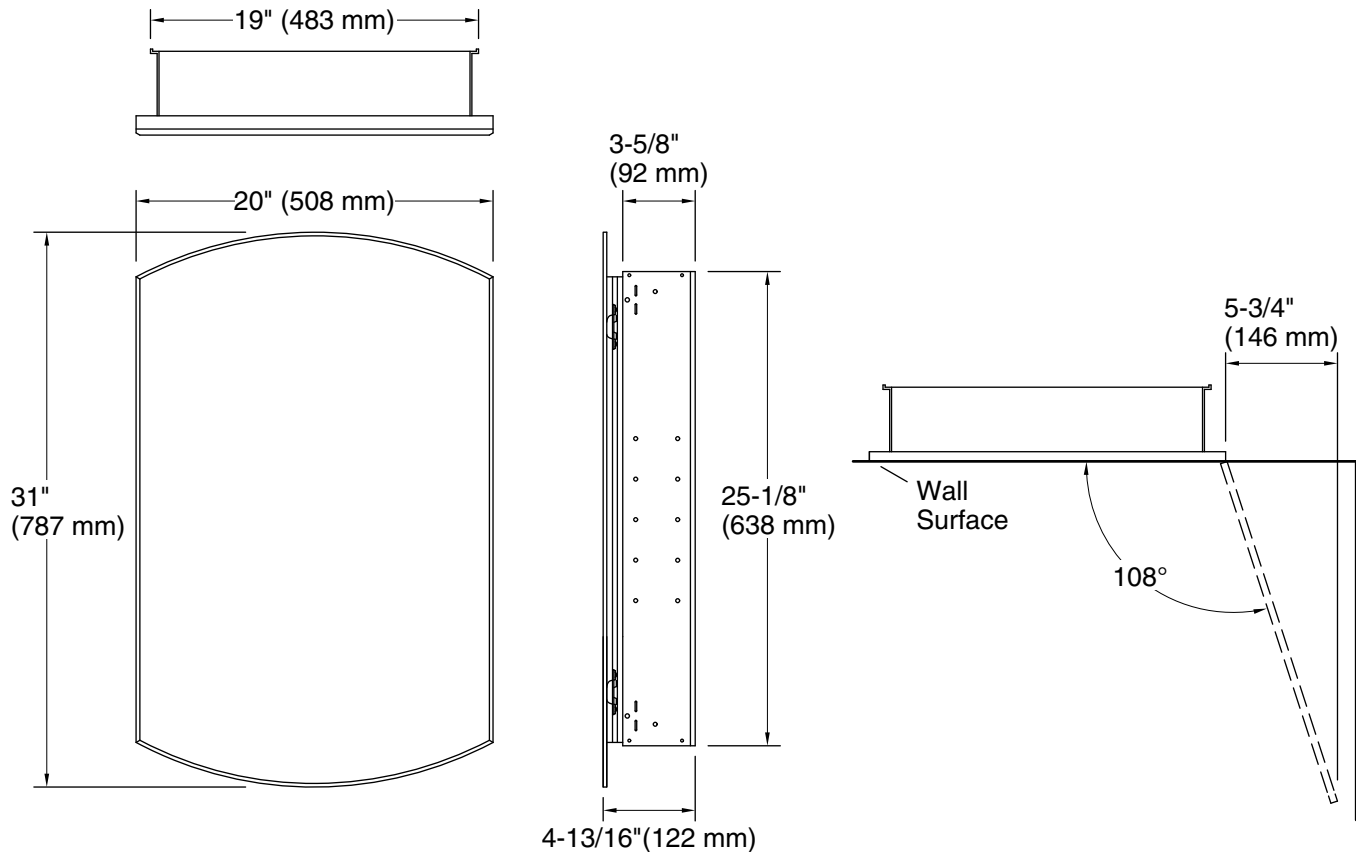

## Features

- Two adjustable tempered-glass shelves offer additional bathroom storage.
- Full-overlay mirrored door with beveled edges.
- Mirrors on back of door and interior back of cabinet.
- Two-way adjustable hinges with 108-degree opening capability for easy cabinet access.
- Can be installed with left- or right-hand swing.
- Includes mounting hardware for surface or recessed installation.
- Includes side mirror kit for surface mount installation.
- Coordinates with other products in the Archer collection.

## Technical Information

All product dimensions are nominal.

### Recess-Mount Cutout:

Width:	19-1/4" (489 mm)
Height:	25-1/4" (641 mm)
Depth:	3-15/16" (100 mm)

Roughing-in opening for recess-mount installations: 19-1/4" (489 mm) x 25-1/4" (641 mm) x 3-15/16" (100 mm).