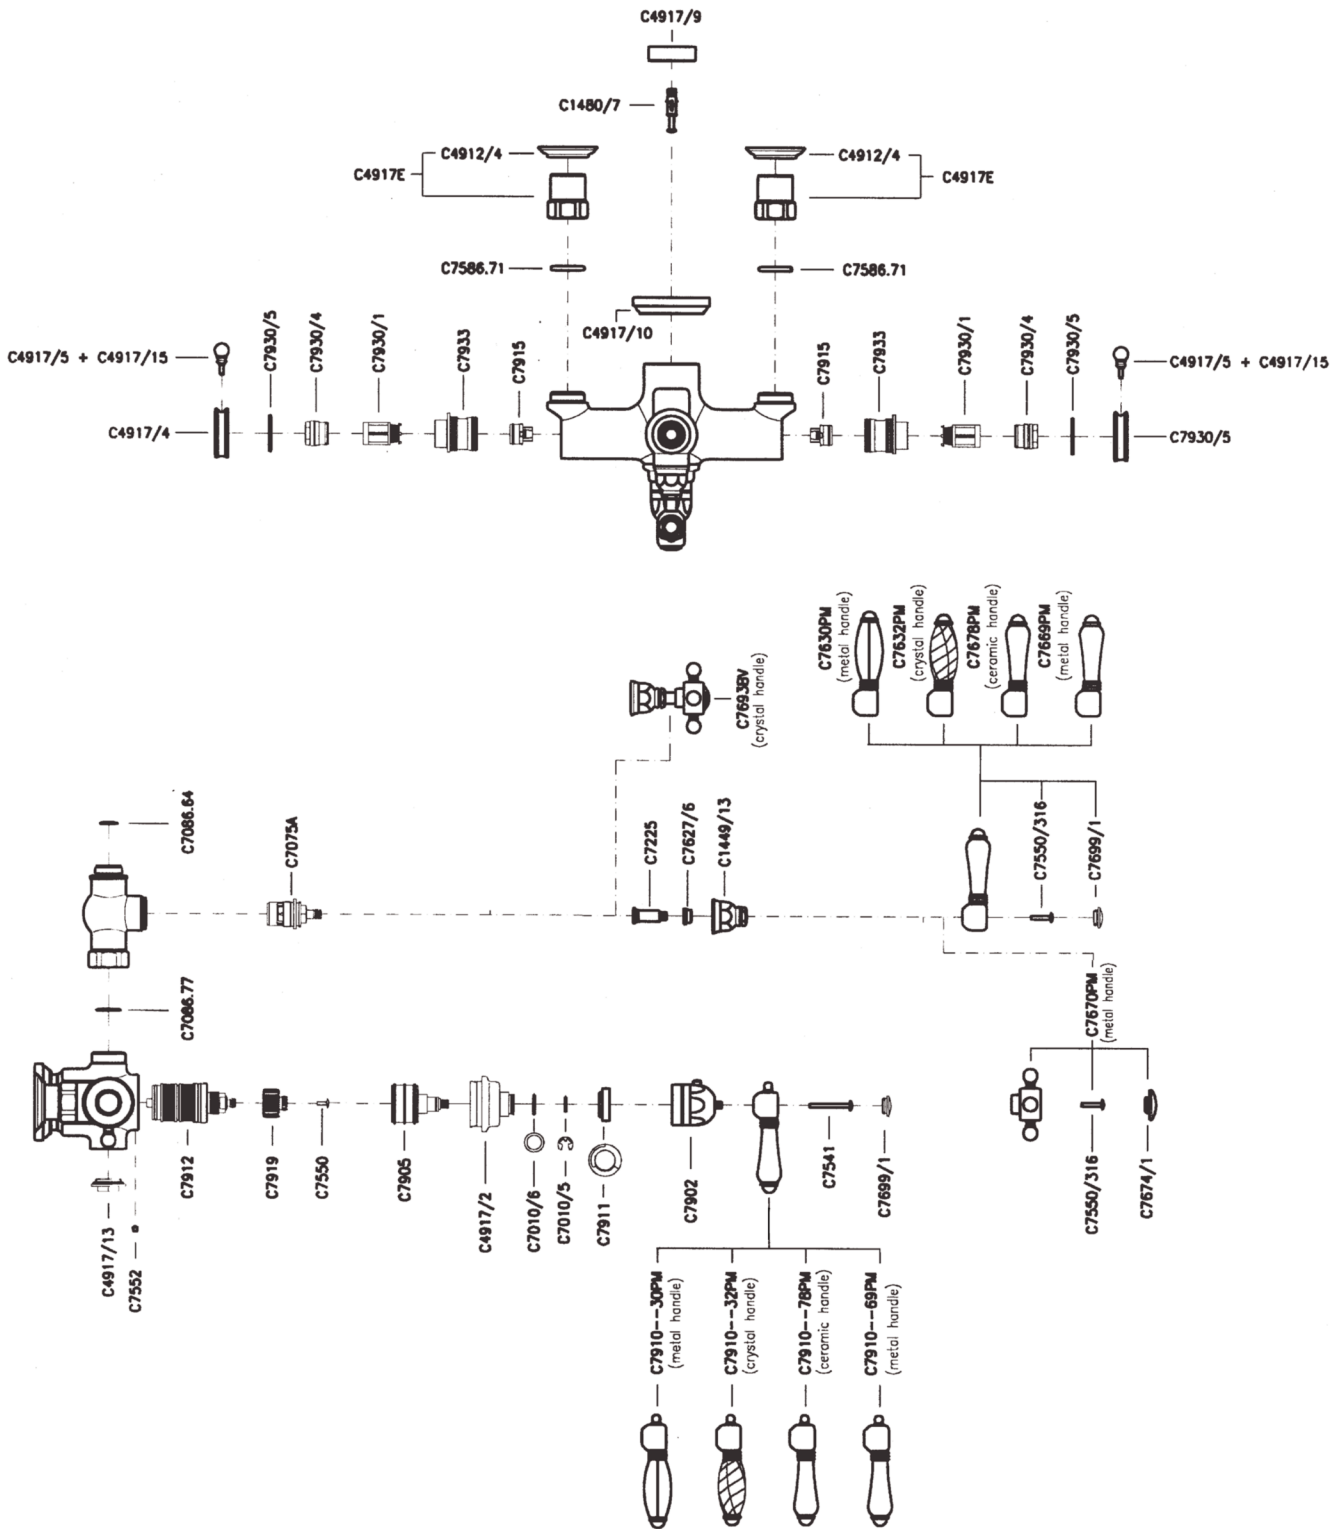

ITALIAN COUNTRY EXPOSED THERMOSTATIC MIXER

ROHL Country Bath Collection

A4917LM (Metal Levers)

A4917LP (Porcelain Levers)

A4917XM (Cross Handles)

A4917LC (Crystal Levers)

A4917XC (Crystal Cross Handles)

A4917LH (Hex Metal Levers)

FEATURES

- Exposed thermostatic valve with volume control
- Inlets 3/4" female NPT
- Inlets 8" center-to-center
- 16 GPM @ 45PSI
- Integrated service stops with screens included
- Must order 1560 or 1565 riser to connect to outlet
- A4917XM has cross handle on volume control
- If PEX is utilized, oversize the supply line to 1" for full flow capacity

COLORS/FINISHES

- Polished Chrome
- Polished Nickel
- Satin Nickel
- Tuscan Brass
- Inca Brass
- Old Iron*

*Old Iron finish only available for A4917LM and A4917XM

WARRANTY

- Limited Lifetime*
- * No Warranty on Tuscan Brass Finish (TCB)

A4917LM

Consult your local ROHL showroom for additional information and specifications. For complete warranty details and a list of showrooms, go to www.rohlhome.com.

A4917 Spare Parts

Consult your local ROHL showroom for additional information and specifications. For complete warranty details and a list of showrooms, go to www.rohlhome.com.