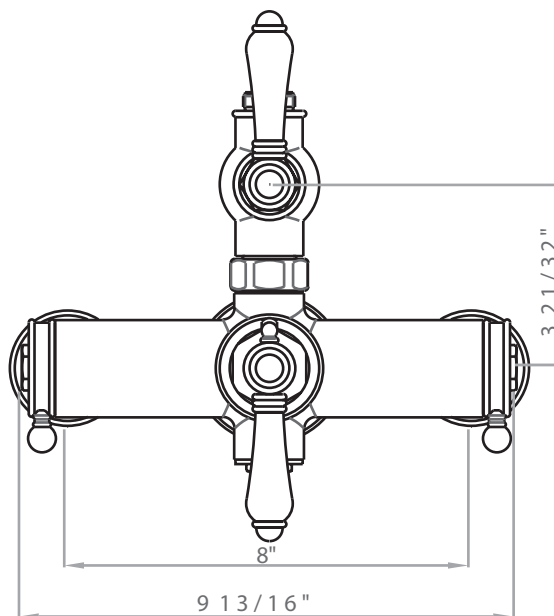

Consult your local ROHL showroom for additional information and specifications. For complete warranty details and a list of showrooms, go to www.rohlhome.com.