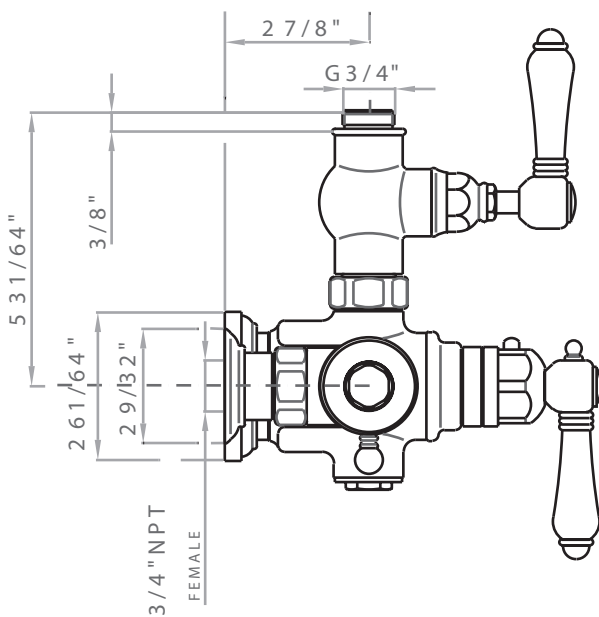

ITALIAN COUNTRY EXPOSED THERMOSTATIC MIXER

ROHL Country Bath Collection

A4917LM (Metal Levers)

A4917LP (Porcelain Levers)

A4917XM (Cross Handles)

A4917LC (Crystal Levers)

A4917XC (Crystal Cross Handles)

A4917LH (Hex Metal Levers)

FEATURES

- Exposed thermostatic valve with volume control
- Inlets 3/4" female NPT
- Inlets 8" center-to-center
- 16 GPM @ 45PSI
- Integrated service stops with screens included
- Must order 1560 or 1565 riser to connect to outlet
- A4917XM has cross handle on volume control
- If PEX is utilized, oversize the supply line to 1" for full flow capacity

COLORS/FINISHES

- Polished Chrome
- Polished Nickel
- Satin Nickel
- Tuscan Brass
- Inca Brass
- Old Iron*

*Old Iron finish only available for A4917LM and A4917XM

WARRANTY

- Limited Lifetime*
- No Warranty on Tuscan Brass Finish (TCB)

A4917LM

Consult your local ROHL showroom for additional information and specifications. For complete warranty details and a list of showrooms, go to www.rohlhome.com.