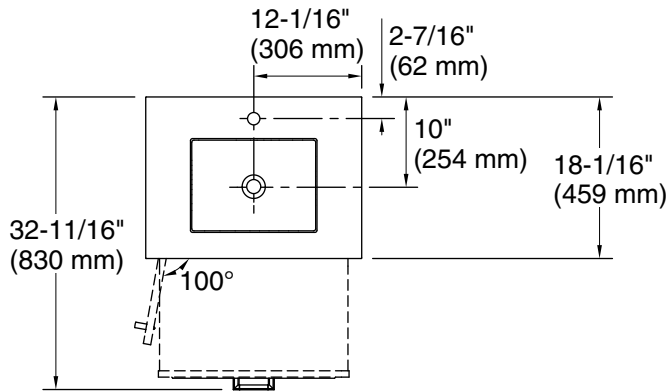

Features

- One full-extension 12-3/4" (325 mm) drawer with soft-close side-mount slides
- Three-way adjustable slow-close door hinges for easy cabinet access
- 18" (457 mm) cabinet interior provides ample storage space
- Finish-matched cabinet interior offers generous clearance for plumbing
- Customize your storage with optional accessories such as floor liners, drawer organizers, and perfectly sized containers (sold separately)
- Coordinates with K-33558 upgraded hardware finishes, K-25814 quartz backsplash, K-25819 quartz side splash and K-32813-SH1 upgraded legs (sold separately)

Color	Code	Description
-------	------	-------------

	0	White
	1WT	Mohair Grey

Waste Pipe Location Information

Technical Information

All product dimensions are nominal.

Notes

Install this product in accordance with the installation instructions.