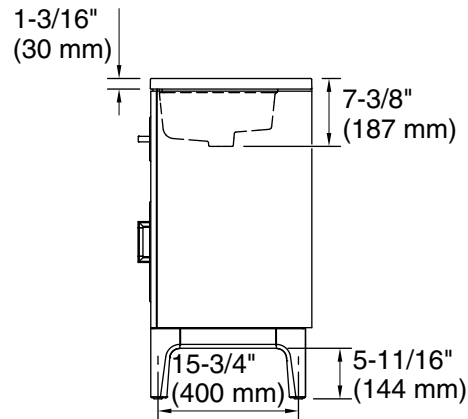

Features

- One full-extension 12-3/4" (325 mm) drawer with soft-close side-mount slides
- Three-way adjustable slow-close door hinges for easy cabinet access
- 18" (457 mm) cabinet interior provides ample storage space
- Finish-matched cabinet interior offers generous clearance for plumbing
- Customize your storage with optional accessories such as floor liners, drawer organizers, and perfectly sized containers (sold separately)
- Coordinates with K-33558 upgraded hardware finishes, K-25814 quartz backsplash, K-25819 quartz side splash and K-32813-SH1 upgraded legs (sold separately)

Color	Code	Description
-------	------	-------------

	0	White
	1WT	Mohair Grey

Waste Pipe Location Information

Technical Information

All product dimensions are nominal.

Notes

Install this product in accordance with the installation instructions.