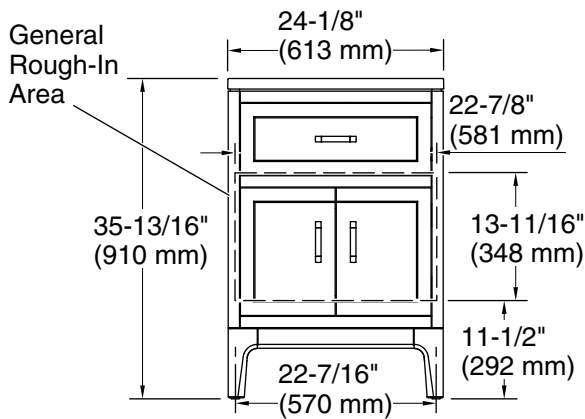

Features

- One full-extension 12-3/4" (325 mm) drawer with soft-close side-mount slides
- Three-way adjustable slow-close door hinges for easy cabinet access
- 18" (457 mm) cabinet interior provides ample storage space
- Finish-matched cabinet interior offers generous clearance for plumbing
- Customize your storage with optional accessories such as floor liners, drawer organizers, and perfectly sized containers (sold separately)
- Coordinates with K-33558 upgraded hardware finishes, K-25814 quartz backsplash, K-25819 quartz side splash and K-32813-SH1 upgraded legs (sold separately)

Color	Code	Description
-------	------	-------------

	0	White
	1WT	Mohair Grey

Waste Pipe Location Information

Technical Information

All product dimensions are nominal.

Notes

Install this product in accordance with the installation instructions.