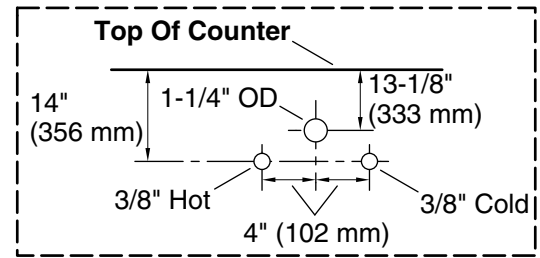

Features

- One full-extension 12-3/4" (325 mm) drawer with soft-close side-mount slides
- Three-way adjustable slow-close door hinges for easy cabinet access
- 18" (457 mm) cabinet interior provides ample storage space
- Finish-matched cabinet interior offers generous clearance for plumbing
- Customize your storage with optional accessories such as floor liners, drawer organizers, and perfectly sized containers (sold separately)
- Coordinates with K-33558 upgraded hardware finishes, K-25814 quartz backsplash, K-25819 quartz side splash and K-32813-SH1 upgraded legs (sold separately)

Color	Code	Description
-------	------	-------------

	0	White
	1WT	Mohair Grey

Waste Pipe Location Information

Technical Information

All product dimensions are nominal.

Notes

Install this product in accordance with the installation instructions.