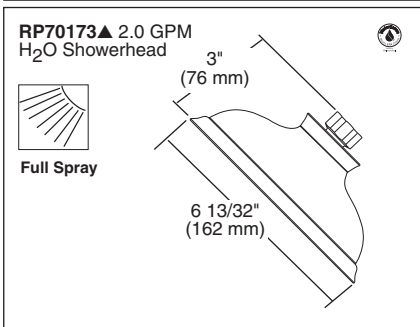

▲ Designate Proper Finish Suffix