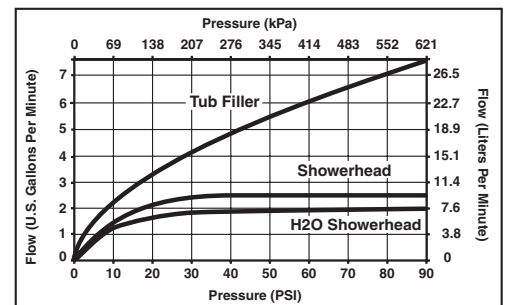

COMPLIES WITH:

- ASME A112.18.1 / CSA B125.1
- ASSE 1016
- Indicates compliance to ICC/ANSI A117.1
- Indicates compliance to WaterSense