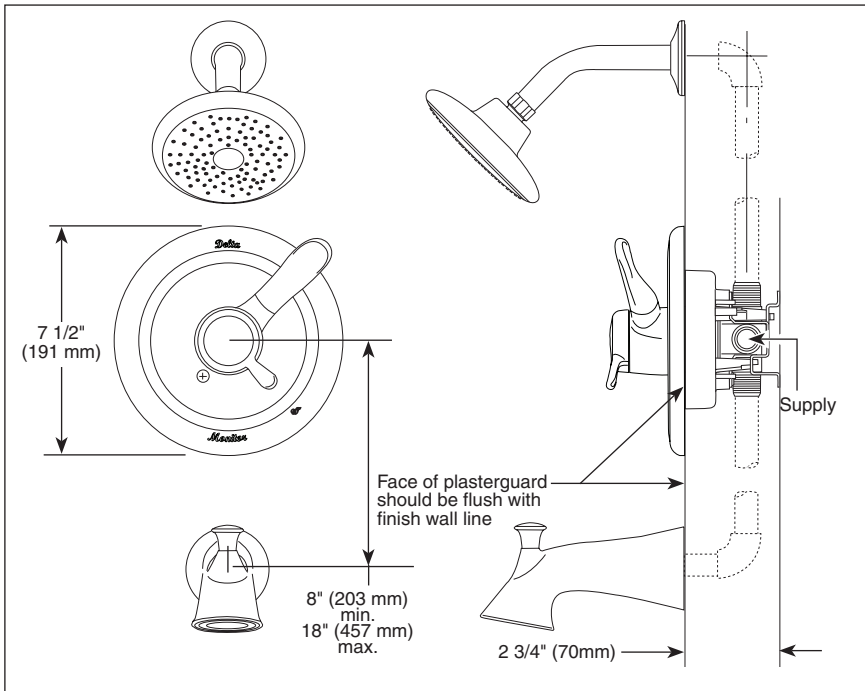

TUB AND SHOWER FAUCET TRIM

- Lahara® Bath Collection
- Valve Only (T17038 Series)
- Shower Only (T17238 Series)
- Tub/Shower (T17438 Series)

Submitted Model No.: _____

Specific Features: _____

STANDARD SPECIFICATIONS:

- Monitor® 17 Series pressure balanced bath mixing valve trim.
- Maintains a balanced pressure of hot and cold water even when a valve is turned on or off elsewhere in the system.
- For use with MultiChoice™ Universal rough valve body. (R10000 Series)
- Back-to-back installation capability.
- Solid brass forged body.
- Lever volume control handle; temperature adjustment dial.
- Field adjustable to limit handle rotation into hot water zone.
- Maximum dial rotation adjustable between 90° and 180°.
- All parts replaceable from the front of the valve.