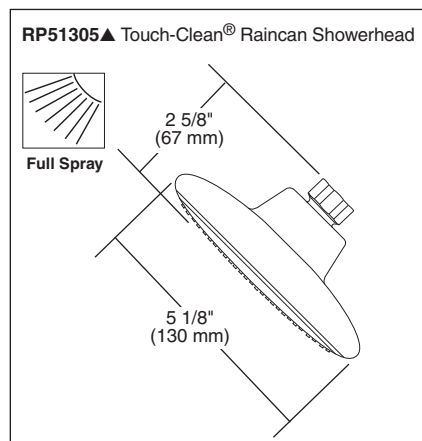

▲ Designate Proper Finish Suffix