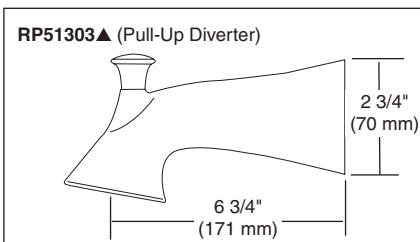

▲ Designate Proper Finish Suffix