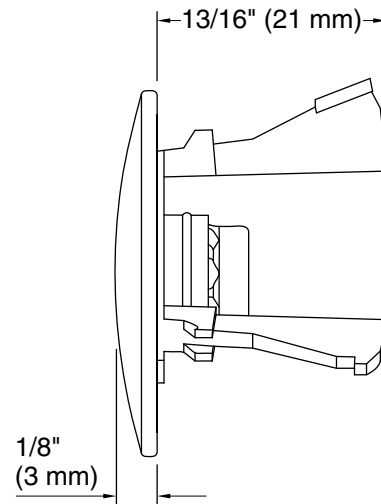

Iron Plains®
Overflow cap for Iron Plains® bathroom sinks
K-6324

Technical Information

All product dimensions are nominal.

Material: Plastic

Notes

Install this product according to the installation instructions.