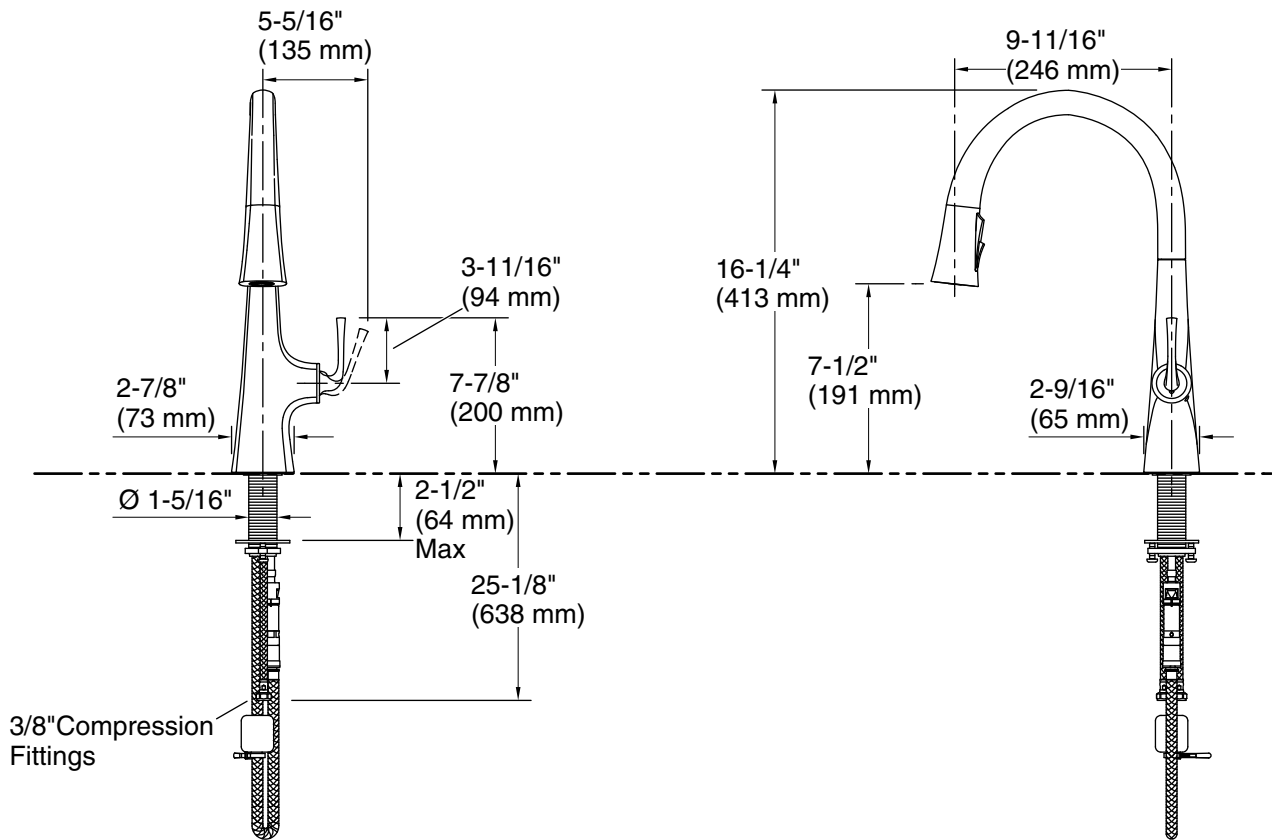

Features

- Three-function pull-down sprayhead with touch-control allows you to switch between stream, Sweep® spray and BerrySoft® spray.
- Sweep® spray features specially angled nozzles that form a wide, powerful blade of water to sweep your dishes and sink clean.
- Unique three-function sprayhead allows you to tackle tasks such as cleaning, rinsing and filling with Sweep® Spray, BerrySoft® spray, and aerated stream.
- DockNetik® magnetic docking system securely locks the sprayhead into place when not in use.
- ProMotion® technology's light, quiet braided hose and swiveling ball joint make the pull-down sprayhead easier and more comfortable to use.
- High-arch 270° rotating swing spout offers vertical clearance for tall cookware and pitchers.
- 9-11/16" (246 mm) swing spout reach.
- 1.5 gpm (5.7 lpm) maximum flow rate at 60 psi (4.14 bar).
- Single lever handle makes adjusting water temperature easy.
- Temperature memory allows faucet to be turned on and off at the temperature set during prior usage.
- MasterClean™ sprayface features an easy-to-clean surface that withstands mineral buildup.
- KOHLER ceramic disc valves exceed industry longevity standards for a lifetime of durable performance.

Adapters, Rough-in and Extension Kits

1012715 Range: 2-1/2" (64 mm) - 4-5/8" (118 mm)

Optional Products/Accessories

K-22071 Three-hole kitchen faucet escutcheon

ADA **CSA B651**

Codes/Standards

ASME A112.18.1/CSA B125.1
NSF/ANSI 61
NSF/ANSI 372
All applicable US Federal and State material regulations
DOE - Energy Policy Act 1992
California Energy Commission (CEC)
ADA
ICC/ANSI A117.1
CSA B651

Technical Information

All product dimensions are nominal.

Faucet:

Flow rate: 1.5 gal/min (5.7 l/min)

Pressure: 60 psi (4.1 bar)

Drain included: No

Spout:

Spout reach: 9-11/16" (246 mm)