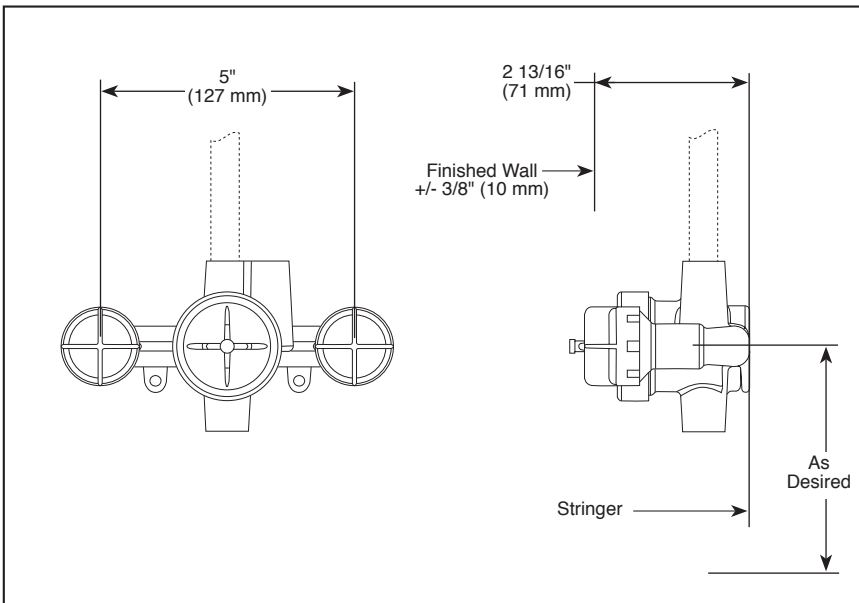

Submitted Model No.: _____

Specific Features: _____

JETTED SHOWER XO[®] ROUGH MODULES

■ Jet Module w/ Extra Outlet Rough Only (R1827-XO)

STANDARD SPECIFICATIONS

- Brass body.
- Back-to-back installation capability.
- Additional outlet option for jetted shower XO[®] series.
- Extra outlet models (XO) include 3 port, six position diverter.
- For use with T1837, T18037-XO, T1817, & T18017-XO diverter trims.