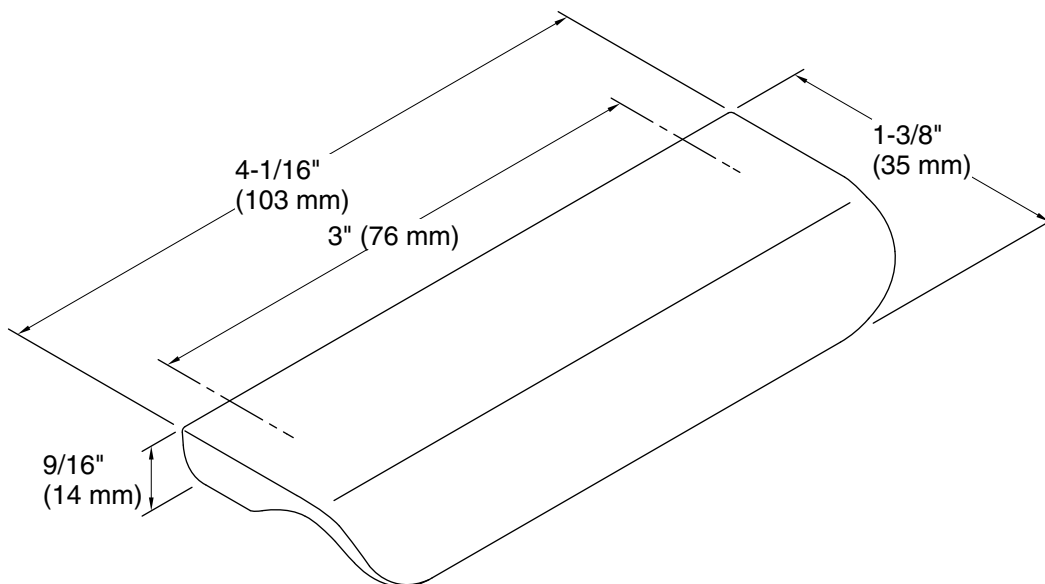

Technical Information

All product dimensions are nominal.

Material: Zinc

Notes

Install this product according to the installation instructions.