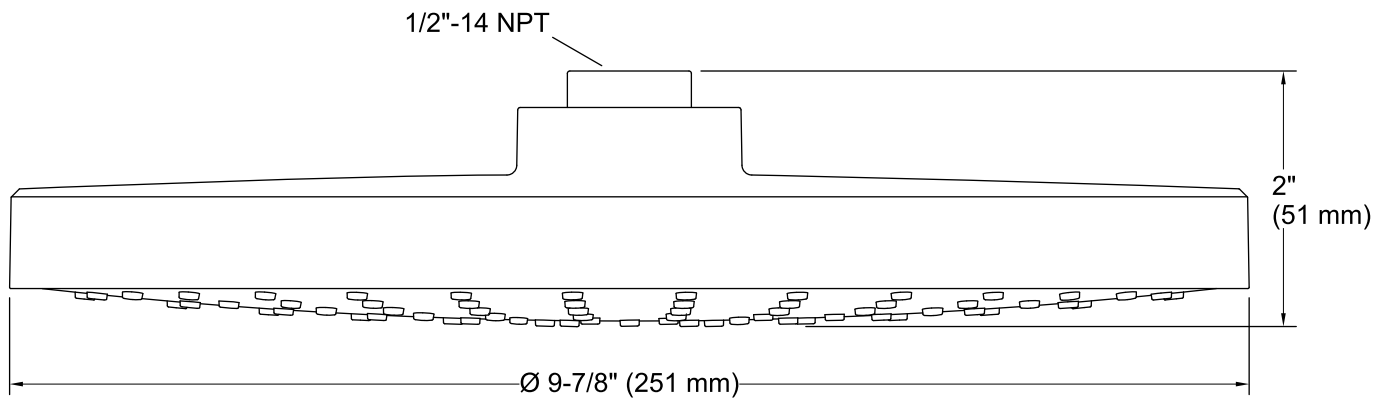

Features

- Spray performance delivers a drenching "rain" experience.
- Angled nozzles provide a full coverage spray.
- Adjustable swivel ball joint allows for precise spray adjustment.
- MasterClean™ sprayface resists hard water buildup and is easy to clean.
- Complements the Awaken® line.
- 1.75 gpm (7.6 lpm) flow rate.

Material

- KOHLER finishes resist corrosion and tarnishing.

Installation

- Installs as a ceiling or wall mount application.
- 1/2" NPT connection.
- Shower arm and flange sold separately.

Codes/Standards

ASME A112.18.1/CSA B125.1
DOE - Energy Policy Act 1992
EPA WaterSense®
California Energy Commission (CEC)

Technical Information

All product dimensions are nominal.

Showerhead/Body Spray:

Rated maximum flow: 2 gal/min (7.6 l/min)

Pressure: 45 psi (3.1 bar)

Notes

Install this product according to the installation instructions.