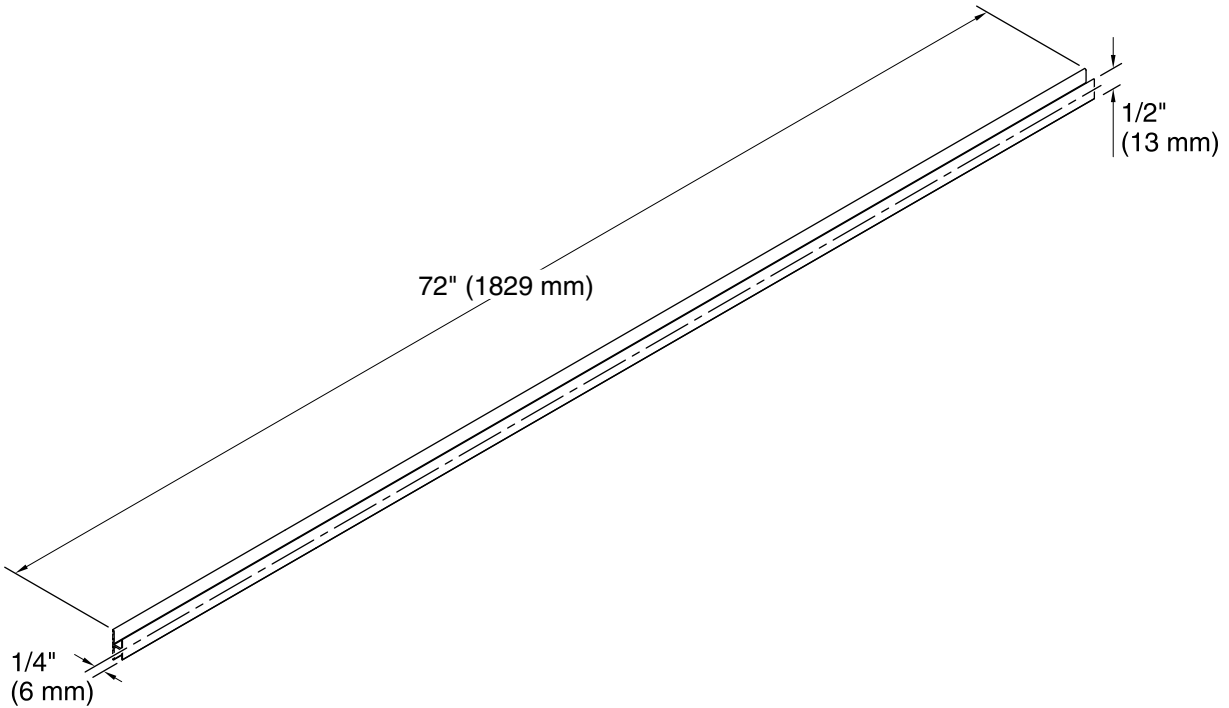

Features

- For use with KOHLER Choreograph wall panels and accent panels.
- Use to install two shower wall panels vertically or horizontally on one wall.
- Use to install an accent panel.
- Use to install Shower Locker storage.
- Package contains two 72" lengths.
- Aluminum construction.
- Height in-field trimmable.

Technical Information

All product dimensions are nominal.

Notes

Install this product according to the installation guide.