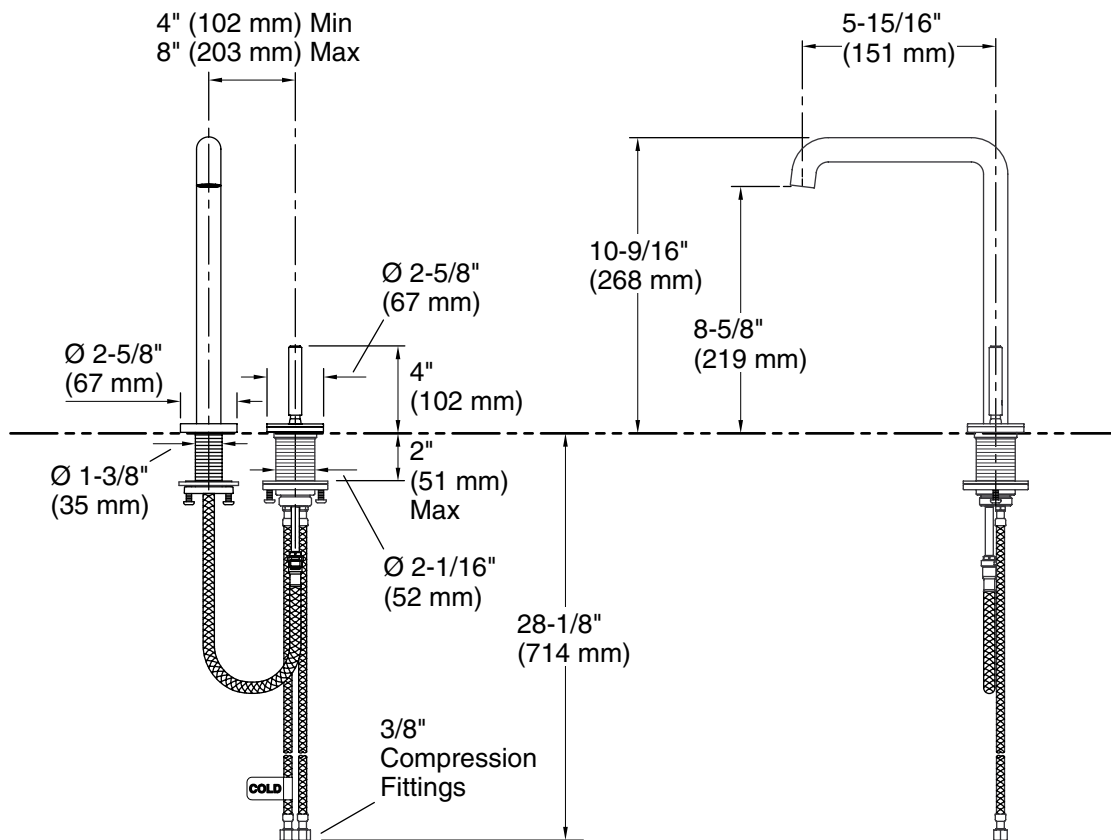

FEATURES

- Solid brass construction for durability and reliability
- Utilizes installation ring and flexible inlet connections for ease of installation
- One-piece, self-contained ceramic disc valve allows for both volume and temperature control
- 'In the deck' joystick valving is simple in form but strong in function
- PVD finish provides a durable finish to accommodate the high-traffic kitchen environment
- 1.8 gal/min (6.8 l/min) flow rate
- Meets CalGreen requirements for entertainment faucets
- Complements the One kitchen faucet collection

CODES/STANDARDS APPLICABLE

P25205

Specified model meets or exceeds the following:

- ADA Compliant Lever Handle
- ICC/ANSI A117.1
- NSF 61
- ASME A112.18.1/CSA B125.1
- Energy Policy Act of 1992
- California Energy Commission (CEC)
- All applicable US Federal and State material regulations

ADA

SPECIFIED MODEL

Model	Description	Finishes		
P25205-00	One Bar Faucet	<input type="checkbox"/> CP Polished Chrome	<input type="checkbox"/> AD Nickel Silver	<input type="checkbox"/> AG Brushed Nickel
		<input type="checkbox"/> GN Gunmetal	<input type="checkbox"/> ULB Unlacquered Brass	<input type="checkbox"/> BL Matte Black
Recommended Accessories				
P25215-00	One Soap/Lotion Dispenser	<input type="checkbox"/> CP Polished Chrome	<input type="checkbox"/> AD Nickel Silver	<input type="checkbox"/> AG Brushed Nickel
		<input type="checkbox"/> GN Gunmetal	<input type="checkbox"/> ULB Unlacquered Brass	<input type="checkbox"/> BL Matte Black
1102407	Kit for countertops over 2" (51 mm) thick	<input type="checkbox"/> NA		