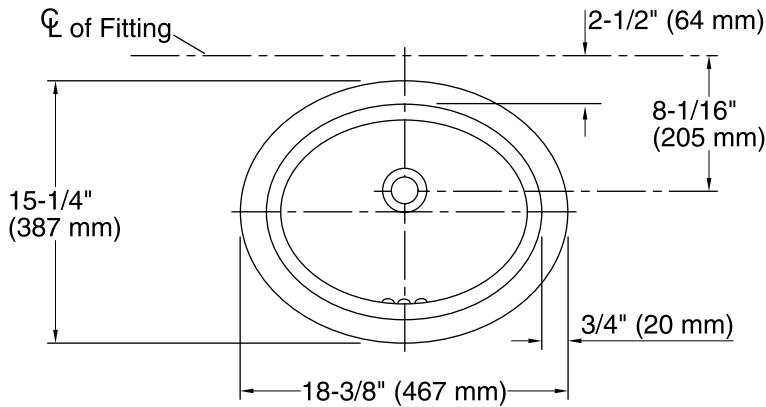

Devonshire®
Under-mount Bathroom Sink
K-2350

Features

- Vitreous china.
- Under-mount.
- Oval basin.
- No faucet holes; requires wall- or counter-mount faucet.
- Coordinates with other products in the Devonshire collection.
- 16-7/8" (430 mm) x 13-11/16" (348 mm)

Technical Information

All product dimensions are nominal.

- Bowl configuration: Single
- Installation: Under-mount
- Bowl area (Only): Length: 16-7/8" (429 mm)
Width: 13-11/16" (348 mm)
Water depth: 4-3/16" (106 mm)
- Drain hole: 1-3/4" (44 mm)
- Template: 1289470-7, required, not included