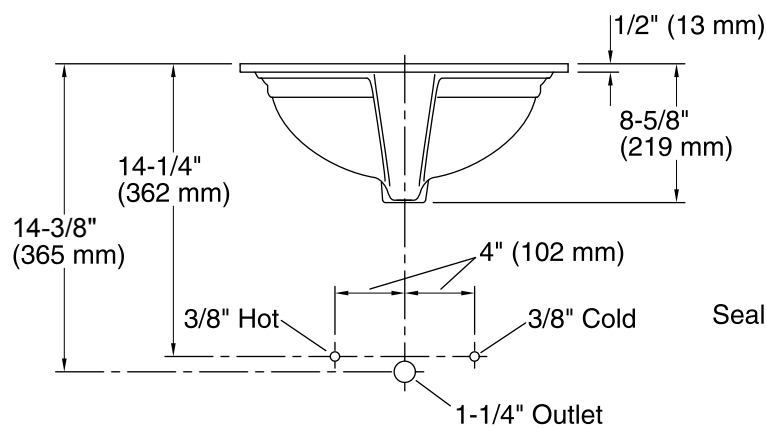

Devonshire®
Under-mount Bathroom Sink
K-2350

Features

- Vitreous china.
- Under-mount.
- Oval basin.
- No faucet holes; requires wall- or counter-mount faucet.
- Coordinates with other products in the Devonshire collection.
- 16-7/8" (430 mm) x 13-11/16" (348 mm)

Technical Information

All product dimensions are nominal.

- Bowl configuration: Single
- Installation: Under-mount
- Bowl area (Only): Length: 16-7/8" (429 mm)
Width: 13-11/16" (348 mm)
Water depth: 4-3/16" (106 mm)
- Drain hole: 1-3/4" (44 mm)
- Template: 1289470-7, required, not included