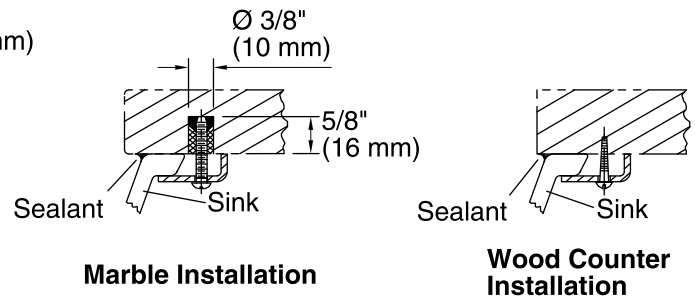

Devonshire®
Under-mount Bathroom Sink
K-2350

Features

- Vitreous china.
- Under-mount.
- Oval basin.
- No faucet holes; requires wall- or counter-mount faucet.
- Coordinates with other products in the Devonshire collection.
- 16-7/8" (430 mm) x 13-11/16" (348 mm)

Technical Information

All product dimensions are nominal.

- Bowl configuration: Single
- Installation: Under-mount
- Bowl area (Only): Length: 16-7/8" (429 mm)
Width: 13-11/16" (348 mm)
Water depth: 4-3/16" (106 mm)
- Drain hole: 1-3/4" (44 mm)
- Template: 1289470-7, required, not included