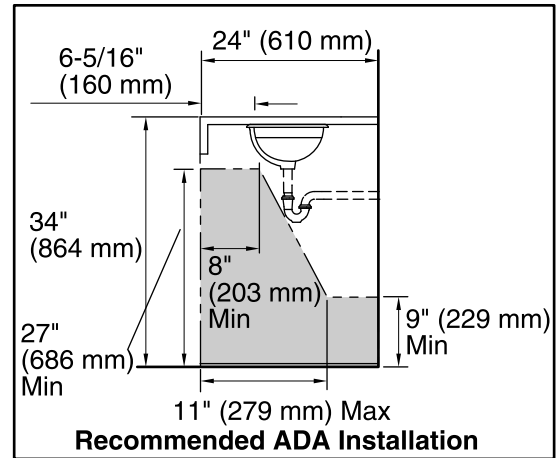

Devonshire®
Under-mount Bathroom Sink
K-2350

Features

- Vitreous china.
- Under-mount.
- Oval basin.
- No faucet holes; requires wall- or counter-mount faucet.
- Coordinates with other products in the Devonshire collection.
- 16-7/8" (430 mm) x 13-11/16" (348 mm)

Technical Information

All product dimensions are nominal.

- Bowl configuration: Single
- Installation: Under-mount
- Bowl area (Only): Length: 16-7/8" (429 mm)
Width: 13-11/16" (348 mm)
Water depth: 4-3/16" (106 mm)
- Drain hole: 1-3/4" (44 mm)
- Template: 1289470-7, required, not included