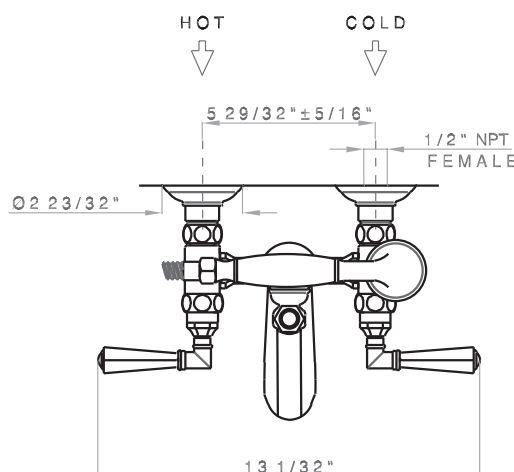

WARRANTY

- Limited lifetime*
- *No warranty on Tuscan Brass Finish (TCB)

A1901LM