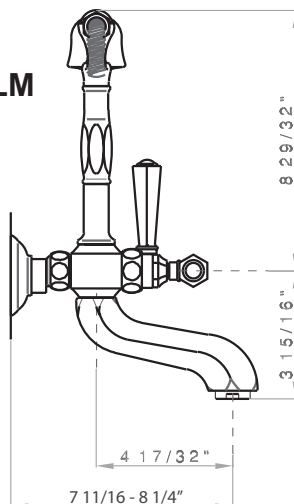

WARRANTY

- Limited lifetime*
- *No warranty on Tuscan Brass Finish (TCB)

A1901LM