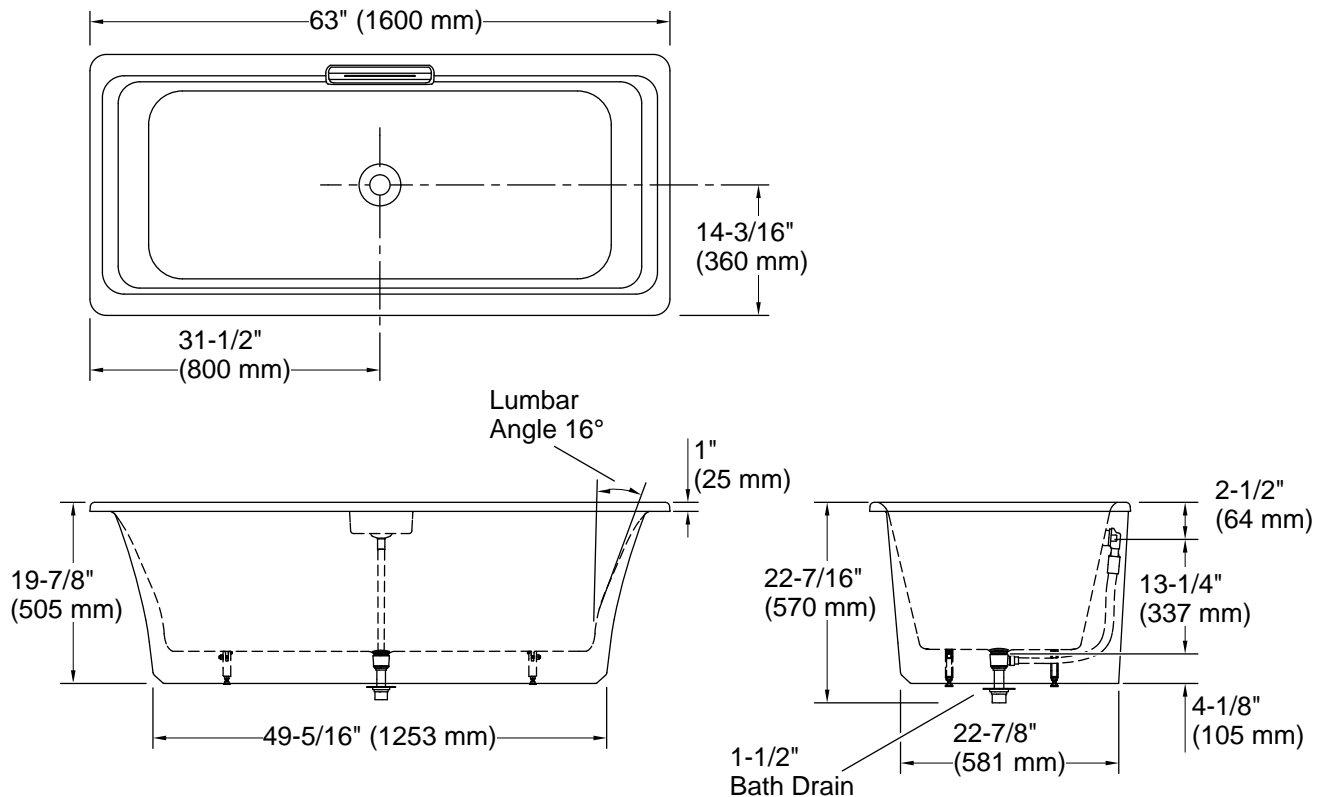

### Features

- Freestanding design creates a striking focal point in your bathing area
- Rectangular basin creates a spacious bathing experience
- Integral lumbar support on both ends
- Slotted overflow allows for deep soaking
- 12-1/16" (306 mm) deep-soaking depth provides a luxurious bathing experience
- Safeguard® slip-resistant surface provides excellent traction underfoot
- Center drain
- Drain and integral overflow preinstalled to reduce installation time
- Color-matched pedestal base creates a sleek appearance
- Requires K-36361 Volute bath drain trim (sold separately)
- Low step-over height allows easy entry and exit

### Technical Information

All product dimensions are nominal.

Drain location:	Center
Basin area, bottom:	50-5/16" x 20-3/8" (1278 mm x 518 mm)
Basin area, top:	60-1/4" x 23-11/16" (1531 mm x 602 mm)
Weight:	338 lbs (153.3 kg)
Minimum floor load:	60.2 lbs/ft <sup>2</sup> (293.9 kg/m <sup>2</sup> )
Water depth:	12-1/8" (308 mm)
Water capacity:	45.97 gal (174 L)