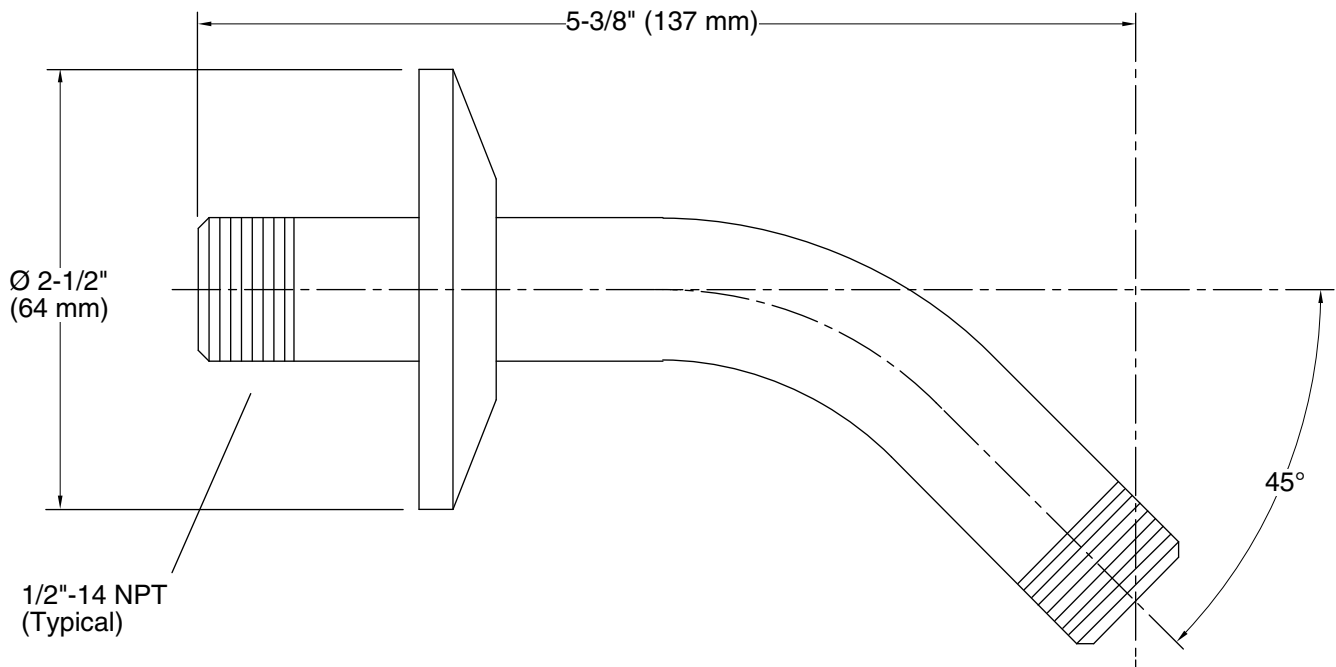

Features

- Arm features 5#\" reach
- 1/2\" NPT connection

Material

- Durable metal construction
- KOHLER® finishes resist corrosion and tarnishing

Installation

- Wall-mount

Recommended Products/Accessories

K-23723 Faucet cleaner

Technical Information

All product dimensions are nominal.