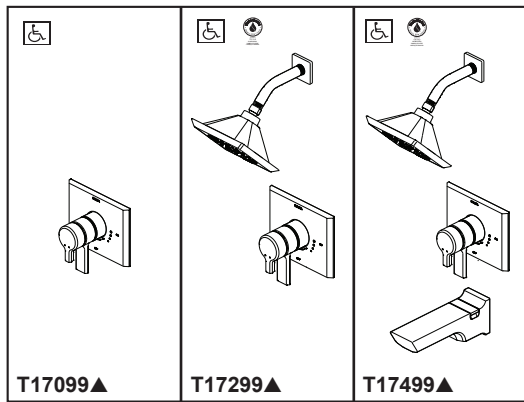

WARRANTY

- Parts and Finish - Lifetime limited warranty; or for commercial purchasers, 10 years for multi-family residential (apartments and condominiums) and 5 years for all other commercial uses, in each case from the date of purchase.
- Electronic Parts and Batteries (if applicable) - 5 years from the date of purchase; or for commercial purchasers, 1 year from the date of purchase. No warranty is provided on batteries.

COMPLIES WITH:

- ASME A112.18.1 / CSA B125.1
- ASSE 1016
- Indicates compliance to ICC/ANSI A17.1 - Valve control only
- EPA WaterSense®

Submitted Model No.: _____

Specific Features: _____