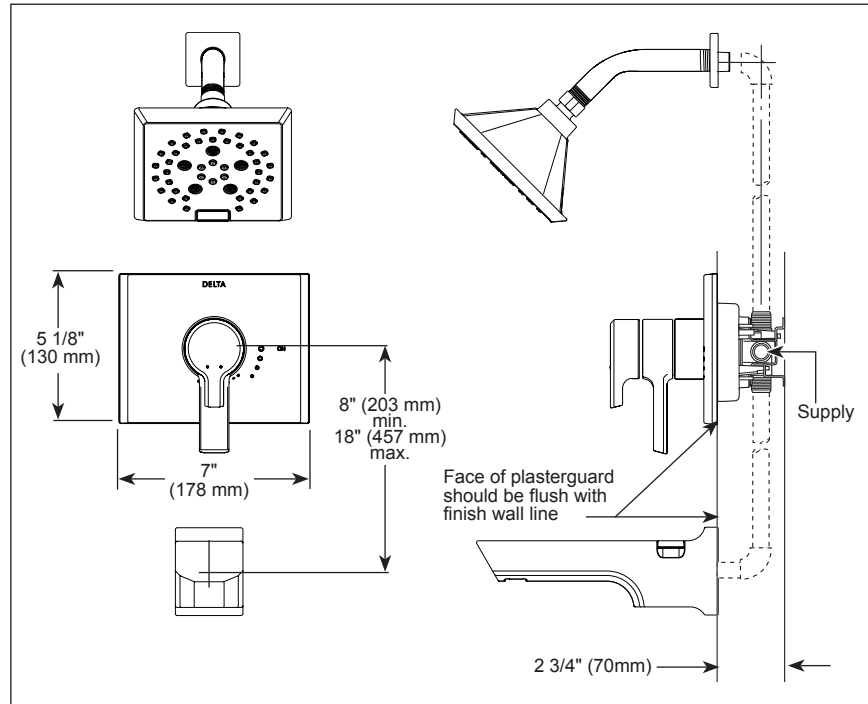

▲Designate Proper Finish Suffix

52664▲ 1.75 GPM H₂O Shower Head

- Full Body Spray
- H₂Okinetic Spray
- Pause
- Full Spray w/Massage
- Massage Spray