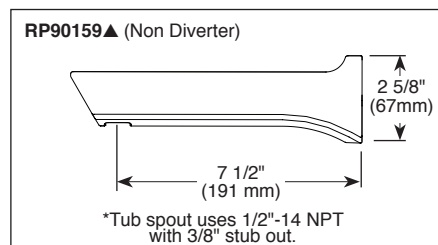

▲Designate Proper Finish Suffix

52664▲ 1.75 GPM H₂O Shower Head

- Full Body Spray
- H₂Okinetic Spray
- Pause
- Full Spray w/Massage
- Massage Spray