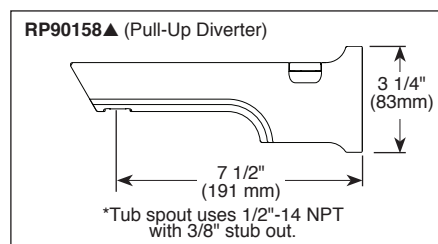

▲Designate Proper Finish Suffix

52664▲ 1.75 GPM H₂O Shower Head

- Full Body Spray
- H₂Okinetic Spray
- Pause
- Full Spray w/Massage
- Massage Spray