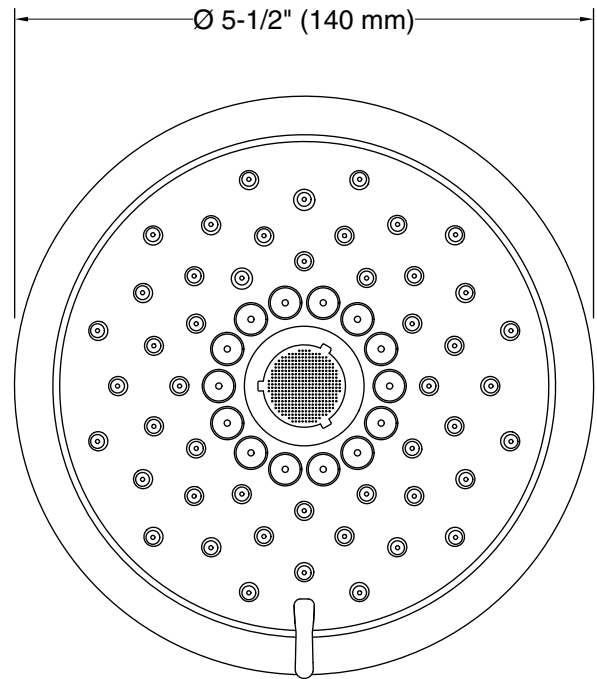

Features

- Multifunction showerhead and handshower each have advanced spray engines to provide three experiences: full coverage, pulsating massage, and silk spray
- Full coverage spray produces an encompassing spray ideal for everyday use
- Pulsating massage spray targets sore muscles to ease away aches and pains
- Silk spray releases a dense, luxurious spray ideal for rinsing
- MasterClean™ sprayface features an easy-to-clean surface that withstands mineral buildup
- Thumb tab allows for a smooth transition between sprays
- MasterClean™ sprayface features an easy-to-clean surface that withstands mineral buildup
- 1.75 gpm (6.6 lpm) flow rate.
- Coordinates with Forte™, Alteo™, and Refinia™ faucets and accessories

Material

- KOHLER finishes resist corrosion and tarnishing

Installation

- Shower arm and flange sold separately
- 1/2"-14 NPT connection.
- Wall-mount

Water Conservation & Rebates

- This product can help a building earn Water Efficiency points in LEED™ Green Building Rating System

Recommended Products/Accessories

K-7397 Shower Arm and Flange
K-7395 Shower Arm and Flange
K-23723 Faucet cleaner

Codes/Standards

ASME A112.18.1/CSA B125.1
DOE - Energy Policy Act 1992
EPA WaterSense™
California Energy Commission (CEC)

Technical Information

All product dimensions are nominal.

Showerhead/Body Spray:

Rated maximum flow: 1.75 gal/min (6.6 l/min)

Notes

Install this product according to the installation instructions.