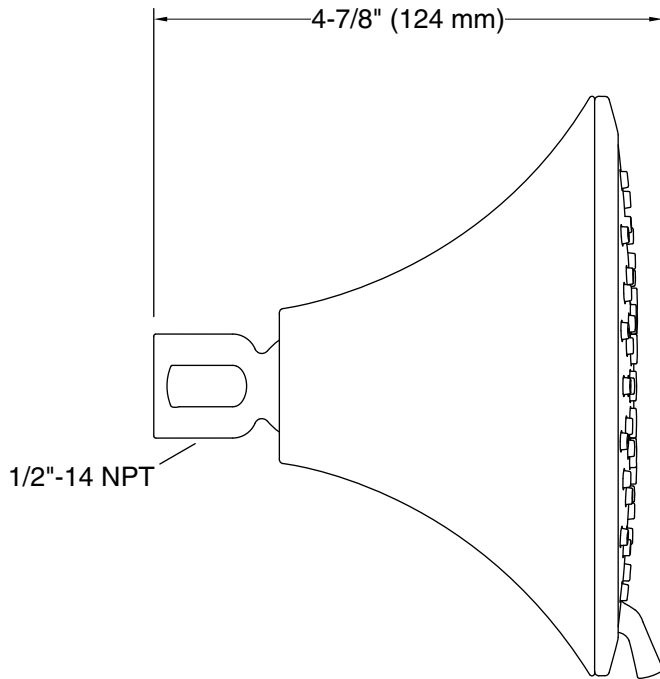

Material

- KOHLER finishes resist corrosion and tarnishing

Installation

- Shower arm and flange sold separately
- 1/2"-14 NPT connection.
- Wall-mount

Water Conservation & Rebates

- This product can help a building earn Water Efficiency points in LEED™ Green Building Rating System

Recommended Products/Accessories

K-7397 Shower Arm and Flange
K-7395 Shower Arm and Flange
K-23723 Faucet cleaner

Codes/Standards

ASME A112.18.1/CSA B125.1
DOE - Energy Policy Act 1992
EPA WaterSense™
California Energy Commission (CEC)

Technical Information

All product dimensions are nominal.

Showerhead/Body Spray:

Rated maximum flow: 1.75 gal/min (6.6 l/min)

Notes

Install this product according to the installation instructions.