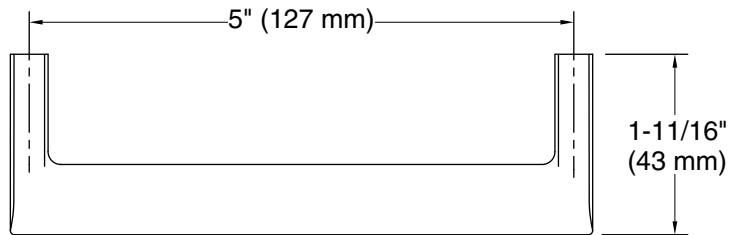

Technical Information

All product dimensions are nominal.

Installation Type: Cabinet mount

Material: Zinc

Notes

Install this product in accordance with the installation instructions.