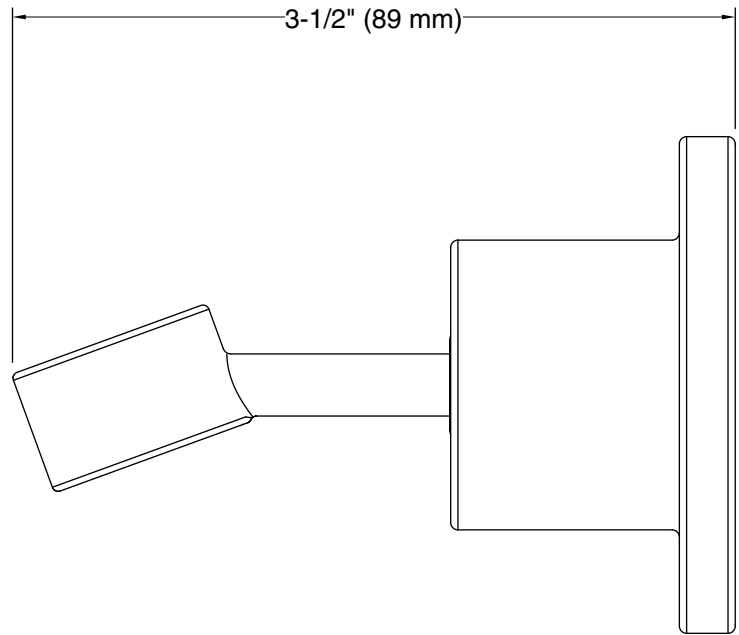

Features

- Handshower holder pivots and rotates to position handshower at desired angle.
- Coordinates with Purist® and Stillness® faucets and accessories.

Material

- Brass.
- KOHLER finishes resist corrosion and tarnishing.

Technical Information

All product dimensions are nominal.

Material: Brass

Notes

Install this product according to the installation guide.