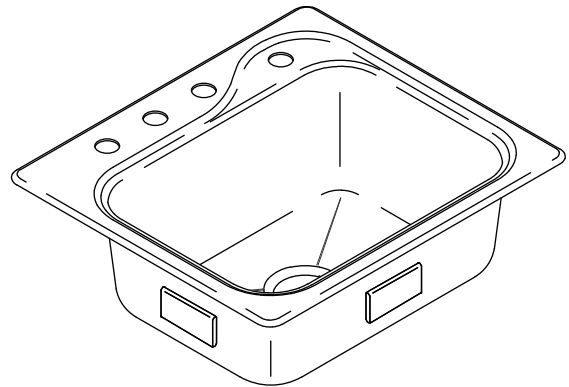

STERLING®

A KOHLER COMPANY

SOUTHHAVEN® X

TOP-MOUNT KITCHEN SINK 12728

Features

- 20-gauge stainless steel
- Includes SilentShield® sound-absorption technology
- Single bowl, ledge back sink
- Top-mount, rolled rim
- Satin deck finish
- Luster bowl finish
- 25" (63.5 cm) x 22" (55.9 cm) x 8" (20.3 cm)

Codes/Standards Applicable

Specified model meets or exceeds the following:

- ASME A112.19.3/CSA B45.4

Colors/Finishes

- NA: None applicable

Specified Model

Model	Description	Faucet Holes	Quantity	Bowl Depth	Colors/Finishes
12728-3	Top-mount kitchen sink	3	1	8" (20.3 cm)	<input type="checkbox"/> NA
12728-4	Top-mount kitchen sink (shown)	4	1	8" (20.3 cm)	<input type="checkbox"/> NA
12728-5	Top-mount kitchen sink	5	1	8" (20.3 cm)	<input type="checkbox"/> NA

SOUTHAVEN® X

Technical Information

Fixture*: Sink	
Cutout size	24-1/4" (61.6 cm) x 21-1/4" (54 cm) with 1/2" (1.3 cm) radius corners
Bowl area	21" (53.3 cm) x 15-1/4" (38.7 cm)
Drain hole	3-5/8" (9.2 cm) D.
Faucet holes	1-7/16" (3.7 cm) D.
* Approximate measurements for comparison only.	