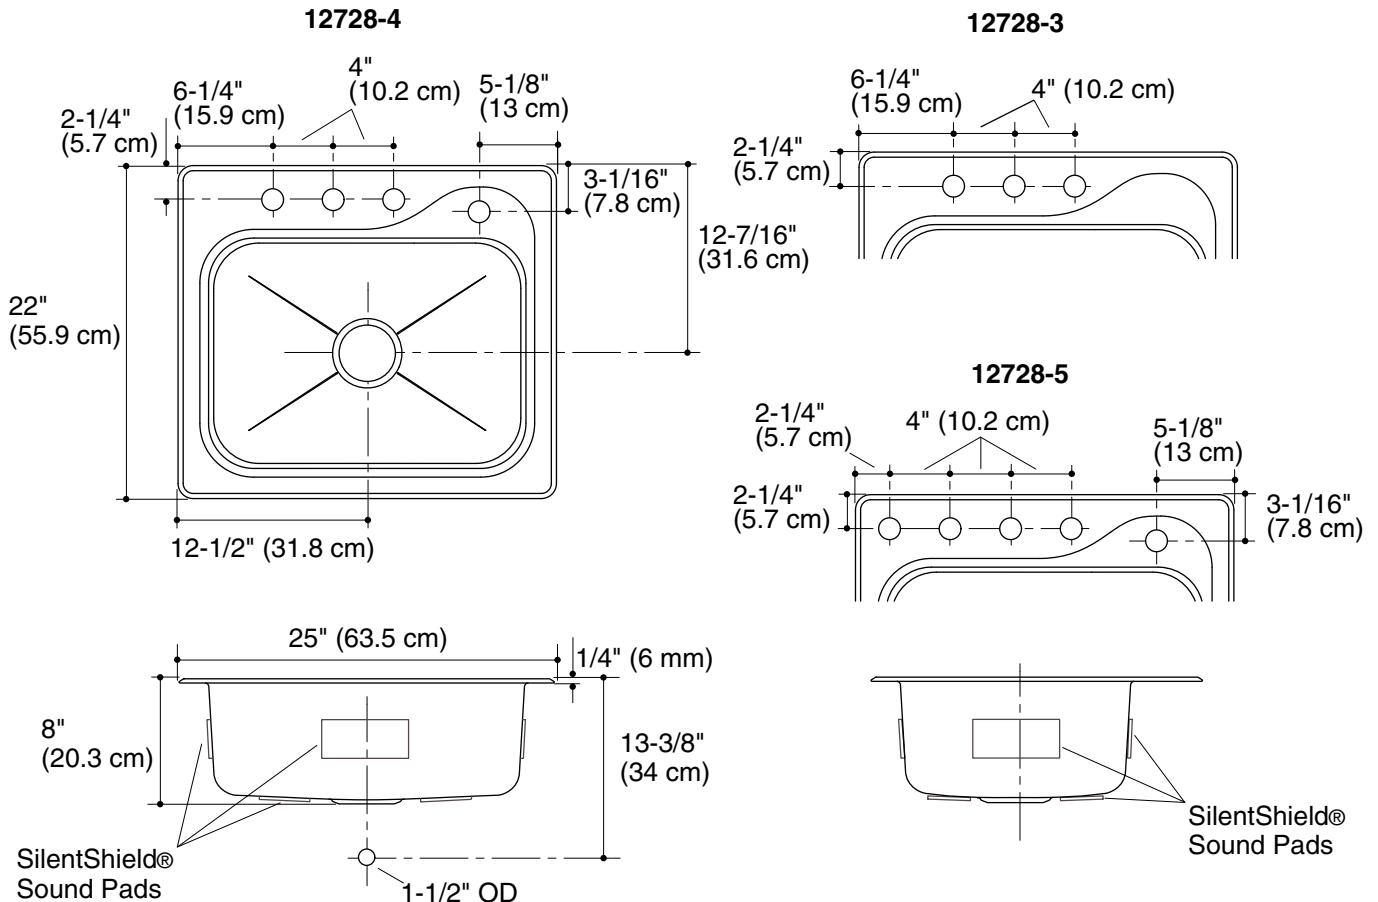

STERLING®

A KOHLER COMPANY

SOUTHHAVEN® X

TOP-MOUNT KITCHEN SINK 12728

Features

- 20-gauge stainless steel
- Includes SilentShield® sound-absorption technology
- Single bowl, ledge back sink
- Top-mount, rolled rim
- Satin deck finish
- Luster bowl finish
- 25" (63.5 cm) x 22" (55.9 cm) x 8" (20.3 cm)

Codes/Standards Applicable

Specified model meets or exceeds the following:

- ASME A112.19.3/CSA B45.4

Colors/Finishes

- NA: None applicable

Specified Model

Model	Description	Faucet Holes	Quantity	Bowl Depth	Colors/Finishes
12728-3	Top-mount kitchen sink	3	1	8" (20.3 cm)	<input type="checkbox"/> NA
12728-4	Top-mount kitchen sink (shown)	4	1	8" (20.3 cm)	<input type="checkbox"/> NA
12728-5	Top-mount kitchen sink	5	1	8" (20.3 cm)	<input type="checkbox"/> NA

SOUTHAVEN® X

Technical Information

Fixture*: Sink	
Cutout size	24-1/4" (61.6 cm) x 21-1/4" (54 cm) with 1/2" (1.3 cm) radius corners
Bowl area	21" (53.3 cm) x 15-1/4" (38.7 cm)
Drain hole	3-5/8" (9.2 cm) D.
Faucet holes	1-7/16" (3.7 cm) D.
* Approximate measurements for comparison only.	

Product Diagram