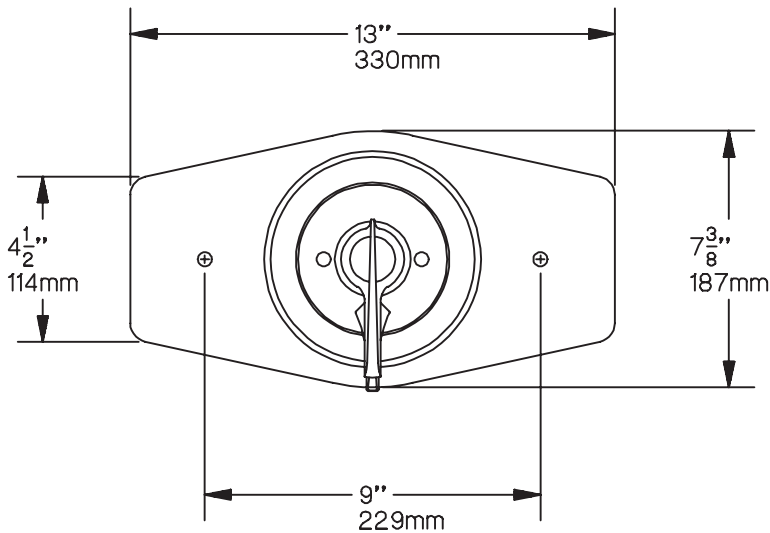

# CC Conversion Cover Plate

Use to convert single, two, or three handle shower or tub/shower fittings to a Temptrol®, Visu-Temp®, or Safetymix® pressure-balancing valve. Can be used on fiberglass or tiled walls. Does not require any tile work. Use with applicable Temptrol®, Visu-Temp®, or Safetymix® shower or tub/shower valve. **(Temptrol tub/shower valve not included.)**