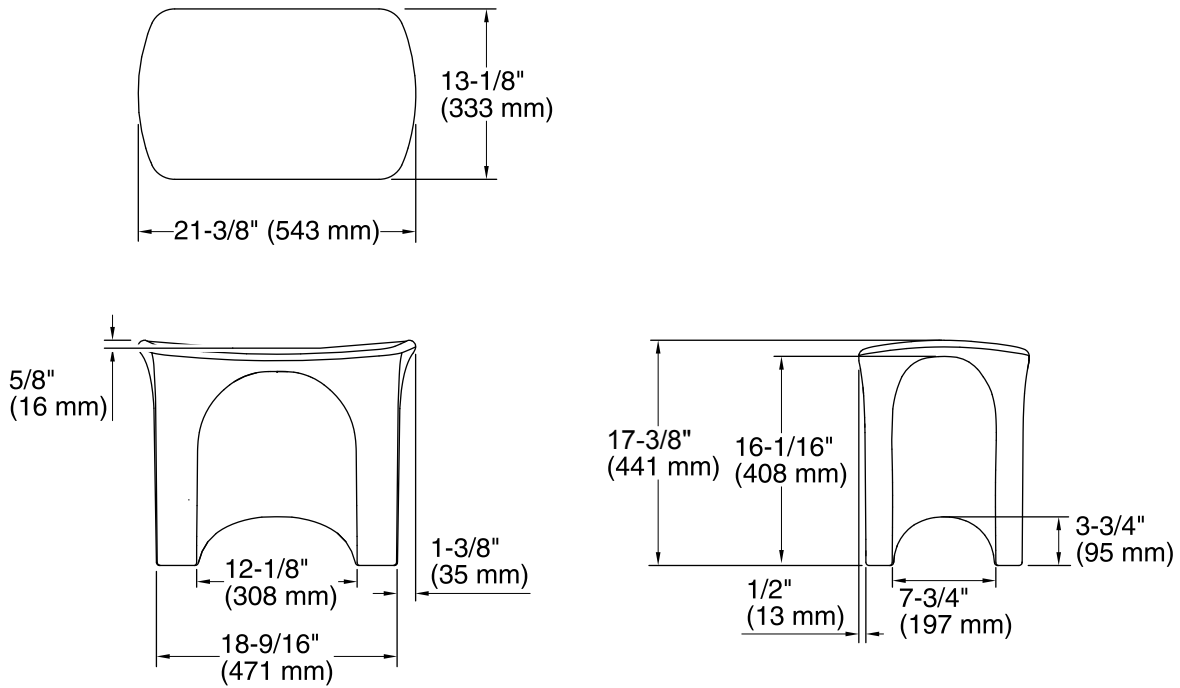

Features

- Integrated handles provide versatility inside and outside of the shower.
- Smooth, sleek design makes cleaning easy.
- Comfortable height and ample seating area provide stability.
- Sized to fit perfectly in any showering space.
- 21-7/8" (533 mm) x 17-3/8" (441 mm) x 13-1/8" (333 mm)

Recommended Accessories

- 80001012 12" Grab Bar
- 80001018 18" Grab Bar

Codes/Standards

None Applicable

STERLING® Warranty - Fixtures Made of Solid Vikrell Material

See website for detailed warranty information.

Available Color/Finishes

Color tiles intended for reference only.

Color	Code	Description
	0	White
	96	KOHLER Biscuit

Technical Information

All product dimensions are nominal.