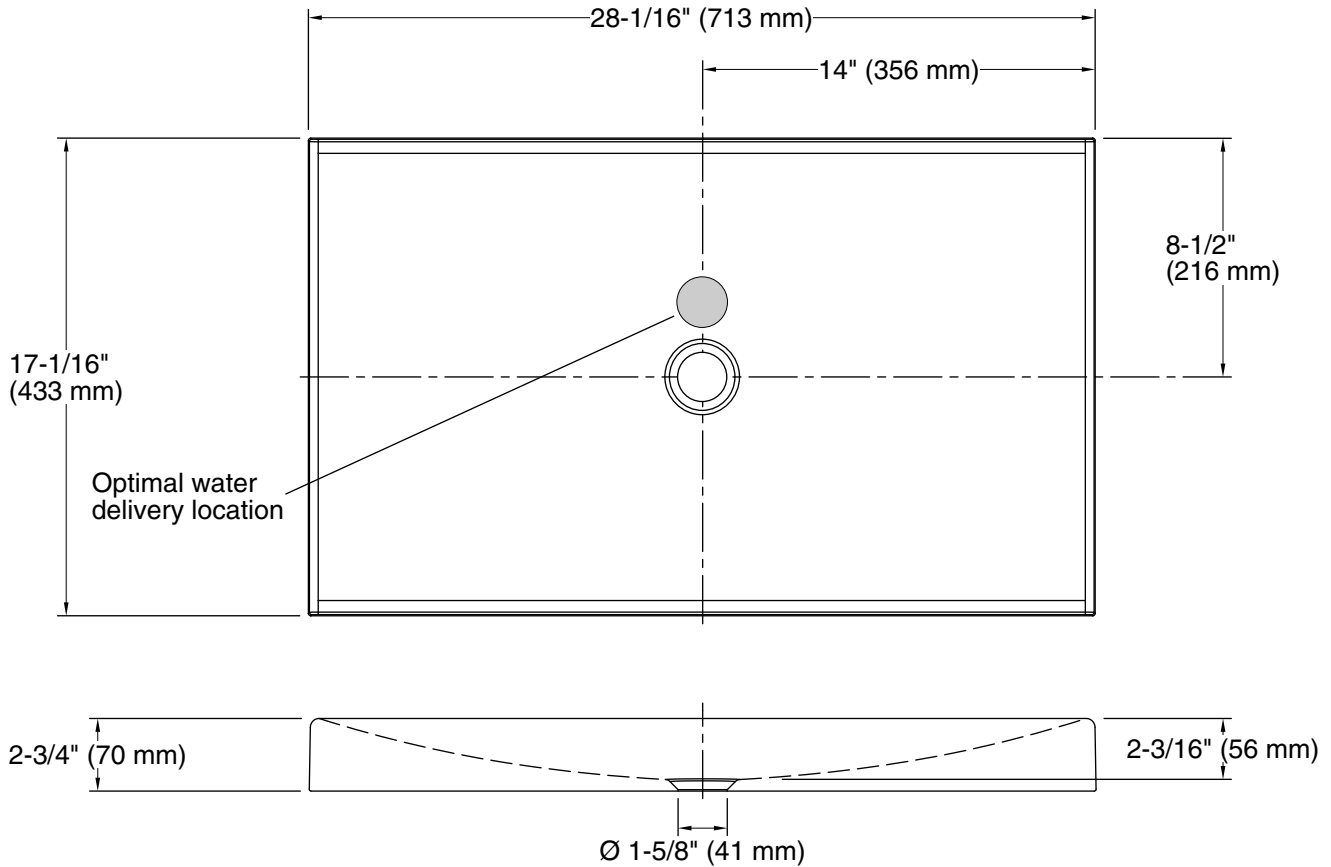

### Technical Information

All product dimensions are nominal.

Bowl configuration:	Single
Installation:	Vessel
Bowl area (Only):	Length: 27-7/8" (708 mm) Width: 16-3/16" (411 mm) Bowl depth: 2-3/16" (56 mm) Water depth: 2-3/16" (56 mm)
Drain hole:	1-5/8" (41 mm)