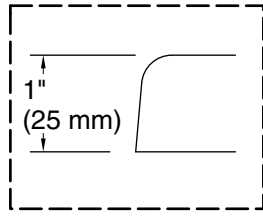

THE BOLD LOOK
OF **KOHLER**®

Underscore® Rectangle

72" x 42" Heated BubbleMassage™ air bath, center drain
K-1174-GH

No change in measurements if connected with drain illustrated. (K-7272)

Drop-in Rim Detail