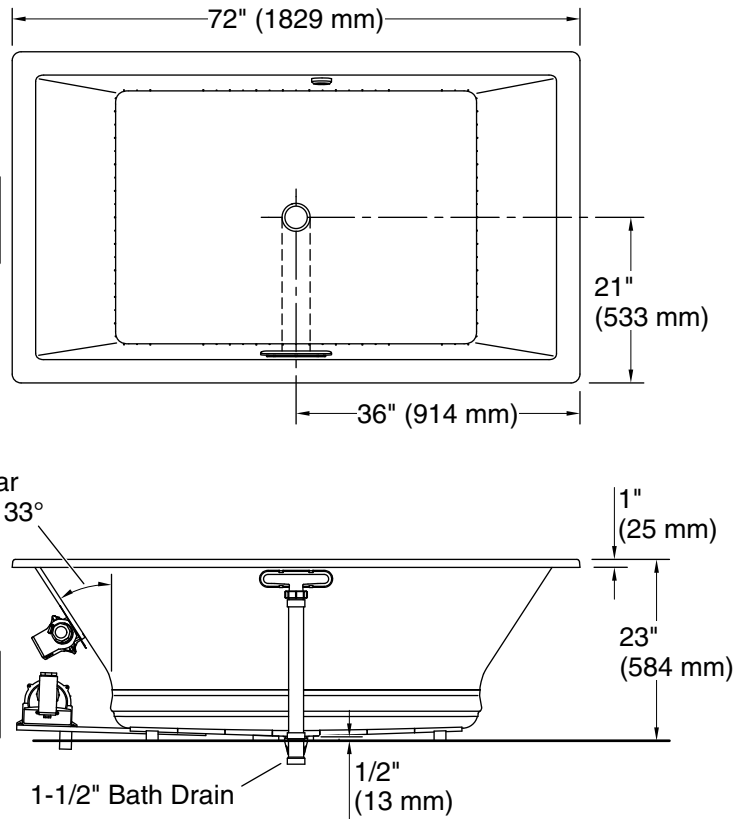

THE BOLD LOOK
OF **KOHLER**®

Underscore® Rectangle

72" x 42" Heated BubbleMassage™ air bath, center drain
K-1174-GH

No change in measurements if connected with drain illustrated. (K-7272)

Drop-in Rim Detail

Blower Motor Access
20" (508 mm) W x 15" (381 mm) H Min

Lumbar
Angle 33°

Required Electrical Service

Two dedicated circuits required, protected with Class A Ground-Fault Circuit-Interrupter (GFCI). Outside North America, this device may be known as a Residual Current Device (RCD).

Blower: 120 V, 15 A, 60 Hz
Air bath: 120 V, 15 A, 60 Hz

Technical Information

All product dimensions are nominal.

Installation: Drop-in, Undermount
Drain location: Center
Basin area, bottom: 45-3/4" x 32" (1162 mm x 813 mm)
Basin area, top: 66" x 36" (1676 mm x 914 mm)
Weight: 110 lbs (49.9 kg)
Minimum floor load: 42 lbs/ft² (205.1 kg/m²)
Water depth: 19" (483 mm)
Water capacity: 139 gal (526.2 L)
Cutout: Drop-in, 70-1/2" x 40-1/2" (1791 mm x 1029 mm)
Electrical component rating: Blower: 120 V, 10 A, 60 Hz
Air bath: 120 V, 5 A, 60 Hz
Blower speed: Variable

Notes

Measure your actual product for rough-in details. Install this product according to the installation instructions.

The hot water supply should be 70% of the capacity of the bath or greater. Installations will vary.