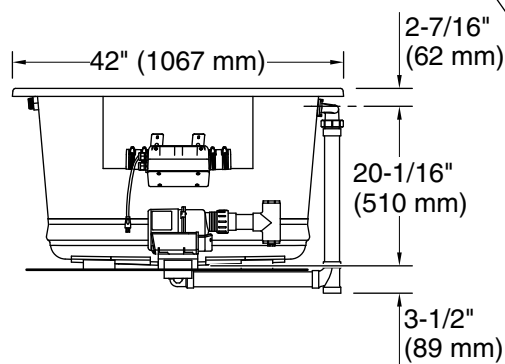

THE BOLD LOOK
OF **KOHLER**®

Underscore® Rectangle

72" x 42" Heated BubbleMassage™ air bath, center drain
K-1174-GH

No change in measurements if connected with drain illustrated. (K-7272)

Drop-in Rim Detail

Blower Motor Access
20" (508 mm) W x 15" (381 mm) H Min

Lumbar
Angle 33°

Required Electrical Service

Two dedicated circuits required, protected with Class A Ground-Fault Circuit-Interrupter (GFCI). Outside North America, this device may be known as a Residual Current Device (RCD).

Blower: 120 V, 15 A, 60 Hz
Air bath: 120 V, 15 A, 60 Hz

Technical Information

All product dimensions are nominal.

Installation: Drop-in, Undermount
Drain location: Center
Basin area, bottom: 45-3/4" x 32" (1162 mm x 813 mm)
Basin area, top: 66" x 36" (1676 mm x 914 mm)
Weight: 110 lbs (49.9 kg)
Minimum floor load: 42 lbs/ft² (205.1 kg/m²)
Water depth: 19" (483 mm)
Water capacity: 139 gal (526.2 L)
Cutout: Drop-in, 70-1/2" x 40-1/2" (1791 mm x 1029 mm)
Electrical component rating: Blower: 120 V, 10 A, 60 Hz
Air bath: 120 V, 5 A, 60 Hz
Blower speed: Variable