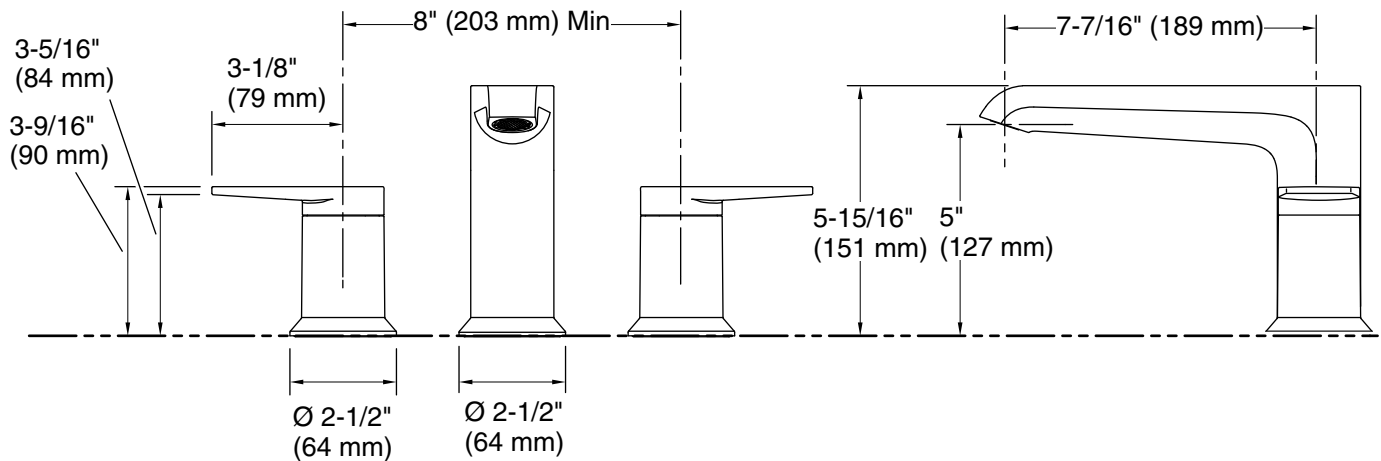

Features

- Two lever handles offer separate control of hot and cold water
- 7-7/16" (189 mm) spout reach
- 10.0 gpm (3.8 lpm) maximum flow rate at 45 psi (3.1 bar)
- Coordinates other products in the Hint® collection

Technical Information

All product dimensions are nominal.

Drain included: No

Notes

Install this product according to the installation instructions.

ADA, OBC, CSA B651 compliant when installed to the specific requirements of these regulations.