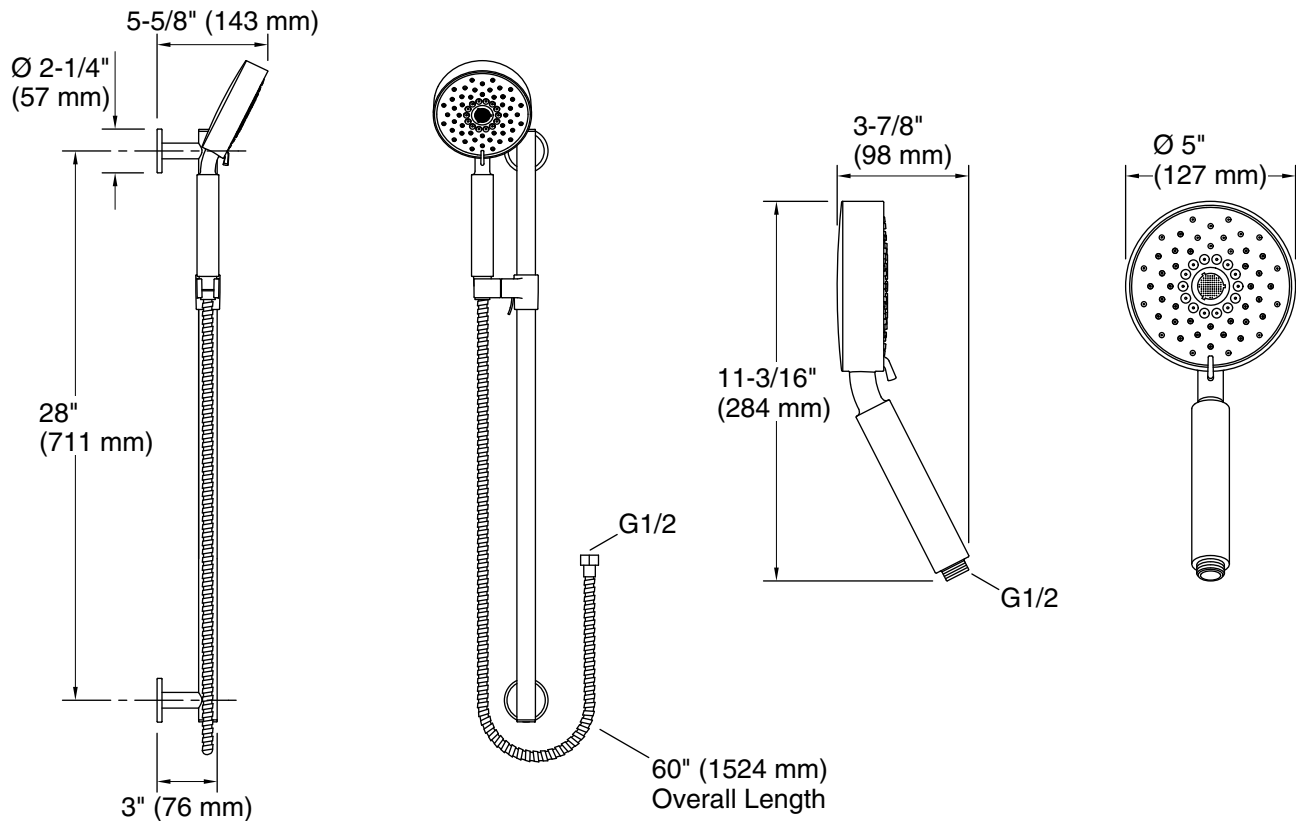

Features

- Includes Purist® 1.75-gpm multifunction handshower, 60" metal hose, 30" slidebar and contemporary slidebar trim.
- Advanced spray engine provides three experiences: full coverage, pulsating massage, and silk spray.
- Full coverage spray produces an encompassing spray ideal for everyday use.
- Pulsating massage spray targets sore muscles to ease away aches and pains.
- Silk spray releases a dense, luxurious spray ideal for rinsing.
- Thumb tab allows for a smooth transition between sprays.
- Combination of balance, weight, grip, and angle makes this handshower comfortable and easy to use.
- MasterClean™ sprayface features an easy-to-clean surface that withstands mineral buildup.
- 1.75 gpm (6.6 lpm) flow rate.
- 30" slidebar features adjustable mounting brackets for installation flexibility.
- Coordinates with Purist®, Stillness®, and Composed® faucets and accessories.
- Features a non-positive shut off: water-saving pause mode to temporarily reduce water flow.

Technical Information

All product dimensions are nominal.

Handshower:

Rated maximum flow: 1.75 gal/min (6.6 l/min)

Pressure: 45 psi (3.1 bar)

Notes

Install this product according to the installation instructions.

Plumbing codes may require that an atmospheric vacuum breaker be installed in-line to handshowers. Consult with local codes.

ADA, OBC compliant when installed to the specific requirements of these regulations.