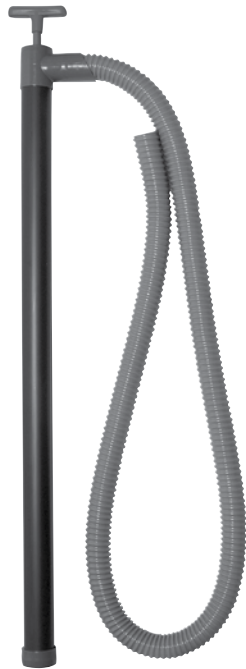

**Professional Auger Bag**

- Durable design - Easy to wash out
- Air holes to help dry
- Keeps water + waste from dripping on the floor while exiting jobs
- Inside pockets designed to help carry essential items
- One closed end for easy storage
- Holds two augers

PART NUMBER	DESCRIPTION
PS-BAG	Auger Bag

**Hand Pumps**

- Use to drain or transfer water
- Large volume of water drawn with each pull of the handle

PART NUMBER	HOSE LENGTH
136PF-6	6 ft.

**Eureka Cleanout Plug Wrench**

- This unique tool fits either slotted or square countersunk cleanout plugs
- Strong, malleable iron
- Fits slotted or square
- As Seen On TV - "This Old House"

PART NUMBER
4567