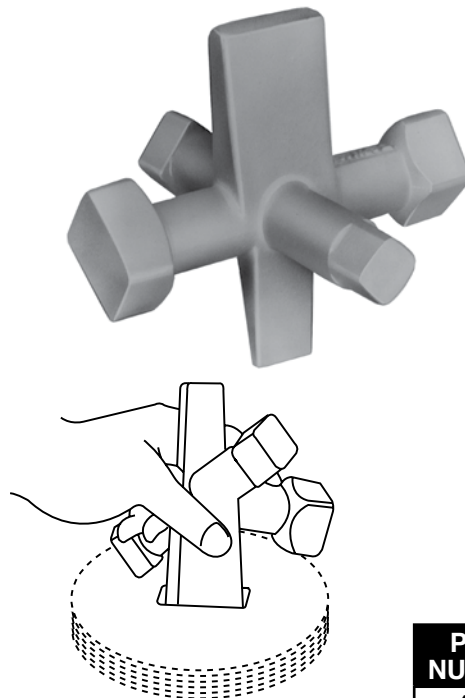

**Professional Auger Bag**

- Durable design - Easy to wash out
- Air holes to help dry
- Keeps water + waste from dripping on the floor while exiting jobs
- Inside pockets designed to help carry essential items
- One closed end for easy storage
- Holds two augers

PART NUMBER	DESCRIPTION
PS-BAG	Auger Bag

**Hand Pumps**

- Use to drain or transfer water
- Large volume of water drawn with each pull of the handle

PART NUMBER	HOSE LENGTH
136PF-6	6 ft.

**Eureka Cleanout Plug Wrench**

- This unique tool fits either slotted or square countersunk cleanout plugs
- Strong, malleable iron
- Fits slotted or square
- As Seen On TV - "This Old House"

PART NUMBER
4567