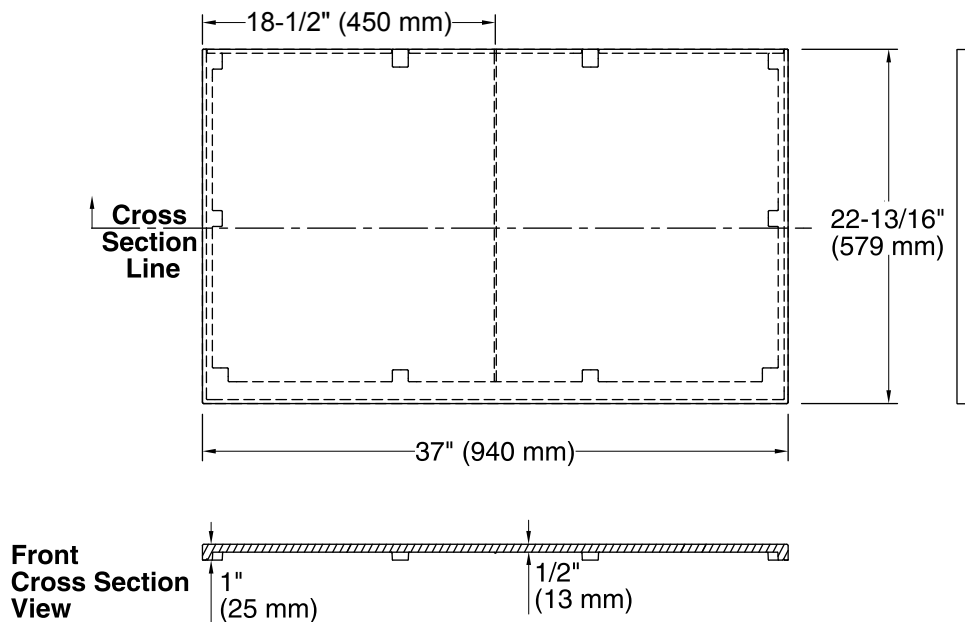

Solid/Expressions®
Bathroom Vanity Top
K-5438

Features

- Solid Surface
- 37" (940 mm) x 22-3/8" (568 mm)
- Vessel or Drop-in bathroom sink required

Codes/Standards

None Applicable

KOHLER® One-Year Limited Warranty

See website for detailed warranty information.

Available Color/Finishes

Color tiles intended for reference only.

Color	Code	Description
	S33	White Expressions
	S34	Almond Expressions
	S35	Biscuit Expressions
	S36	Ice Grey Expressions

Technical Information

All product dimensions are nominal.

Installation: ITB

Notes

Install this product according to the installation instructions.

Observe all local plumbing and building codes.

This countertop is designed to be installed with a KOHLER or standard-size vanity.