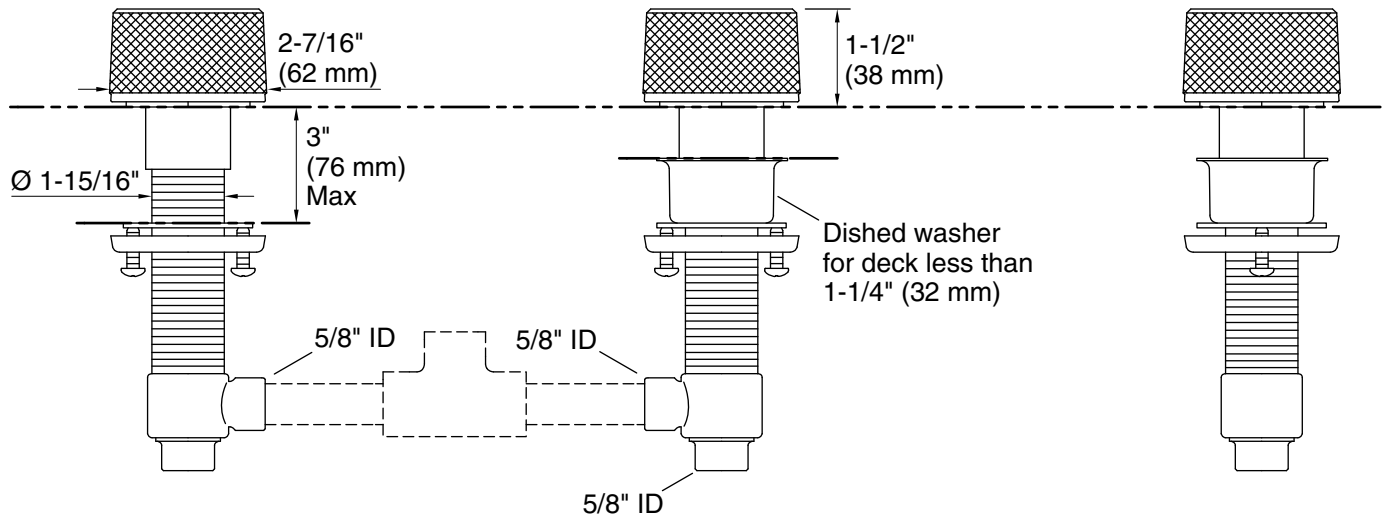

Material

- Premium metal construction for durability and reliability.
- KOHLER finishes resist corrosion and tarnishing.

Installation

- Deck-mount.

Required Products/Accessories

K-77985 deck-mount bath spout with Tube design

or

K-77986 deck-mount bath spout with Ribbon design

or

K-77987 deck-mount bath spout with Row design

Recommended Products/Accessories

K-23723 Faucet cleaner

Codes/Standards

ASME A112.18.1/CSA B125.1

Technical Information

All product dimensions are nominal.

Drain included: No

Notes

Install this product according to the installation instructions.