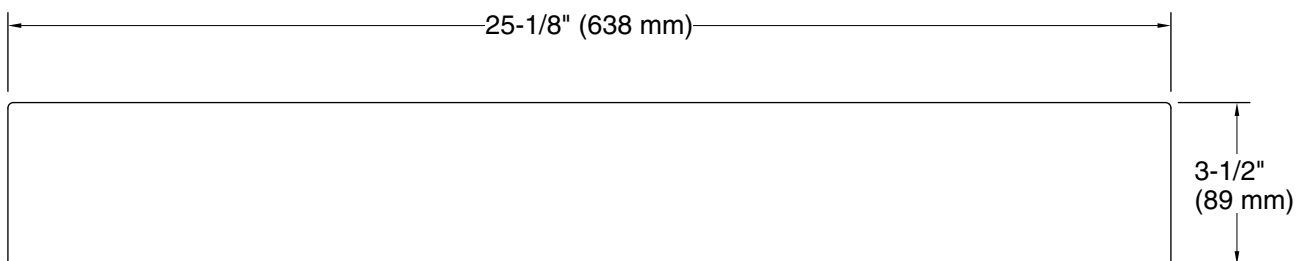

## Technical Information

All product dimensions are nominal.

Installation: Vanity top/ITB