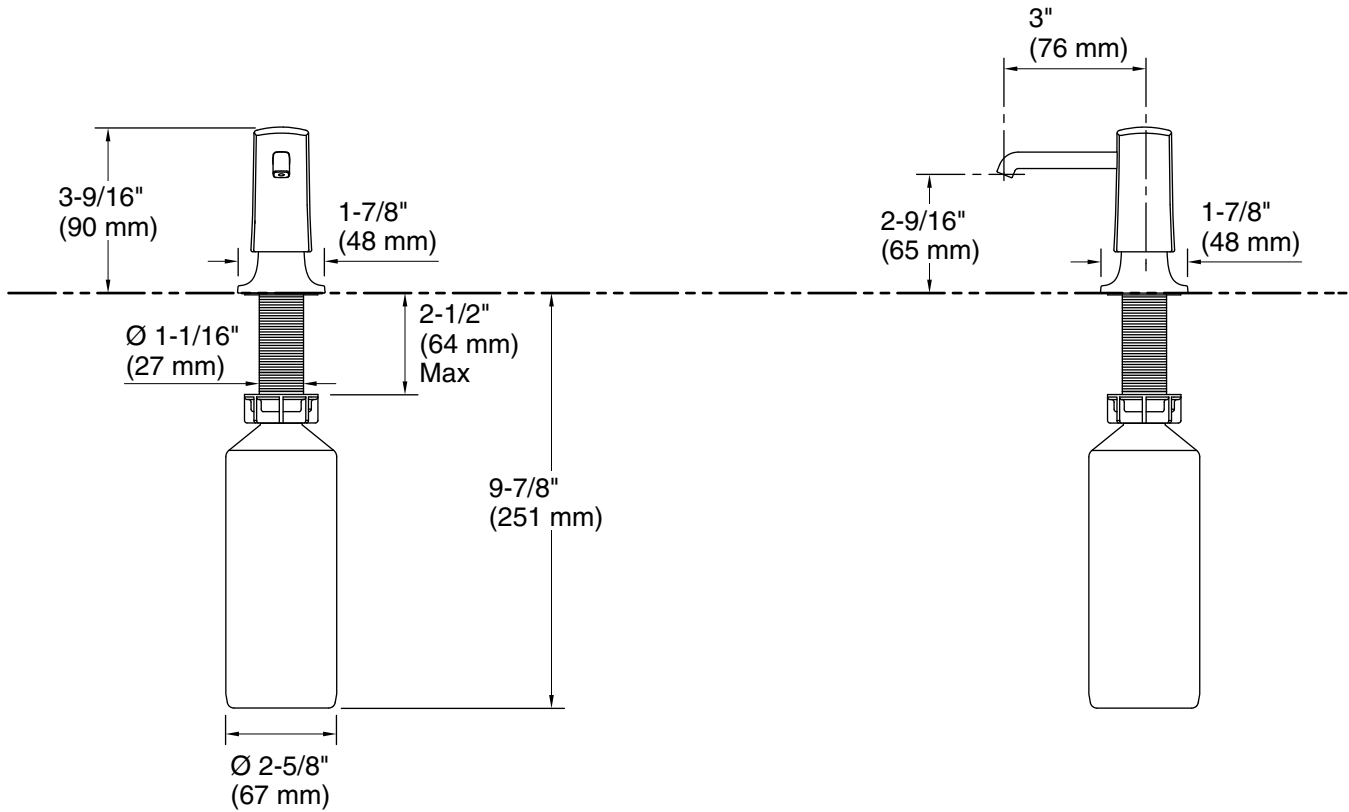

Features

- Holds up to 16 ounces of soap or lotion; refillable from top
- Greater thread length is suitable for use with thicker countertops
- Coordinates with the Graze™ kitchen faucet collection

Material

Technical Information

All product dimensions are nominal.

Installation Type: Deck-mount, Undercounter

Material: Brass/Plastic