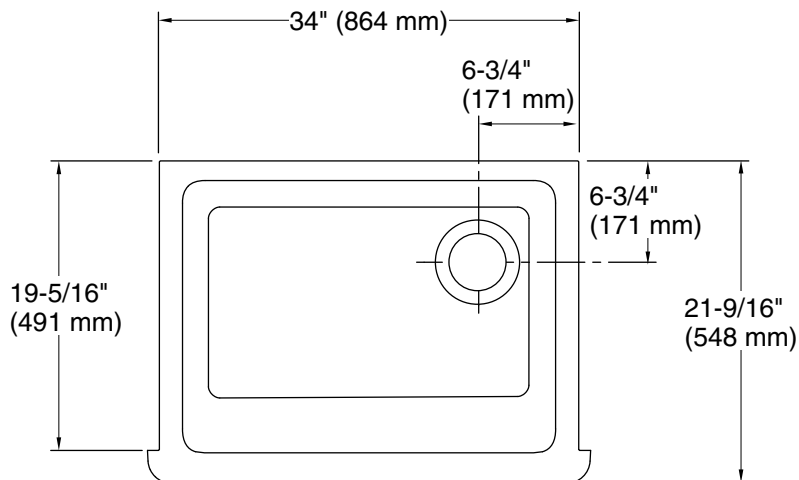

**Whitehaven®**  
 35-3/4" undermount single-bowl farmhouse kitchen sink  
**K-6489**

**Features**

- Fits minimum 36" (914 mm) apron sink base cabinet
- Single bowl
- 9" (229 mm) depth provides generous workspace
- Self-Trimming® apron overlaps cabinet face for easy installation and beautiful results
- Bowl slopes toward drain to minimize water pooling
- Offset drain increases workspace in the sink and storage space underneath
- Sink drain with strainer sold separately

### Technical Information

All product dimensions are nominal.

Bowl configuration: Single

Min. base cabinet width: 36" (914 mm)

Bowl area (Only): Length: 30-3/4" (781 mm)  
 Width: 18-1/16" (459 mm)  
 Bowl depth: 9" (229 mm)

Drain hole: 3-5/8" (92 mm)

Template: 1156910-7, required, included  
 1157001, required, included