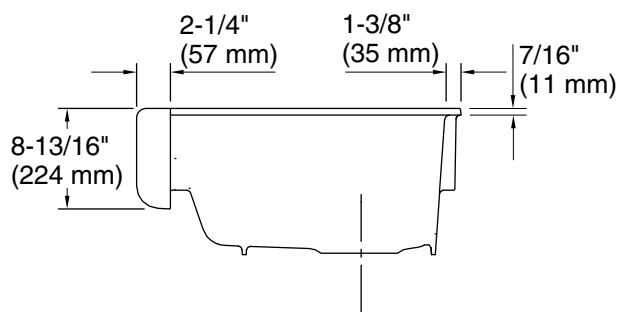

**Whitehaven®**  
 35-3/4" undermount single-bowl farmhouse kitchen sink  
**K-6489**

**Features**

- Fits minimum 36" (914 mm) apron sink base cabinet
- Single bowl
- 9" (229 mm) depth provides generous workspace
- Self-Trimming® apron overlaps cabinet face for easy installation and beautiful results
- Bowl slopes toward drain to minimize water pooling
- Offset drain increases workspace in the sink and storage space underneath
- Sink drain with strainer sold separately

### Technical Information

All product dimensions are nominal.

Bowl configuration: Single

Min. base cabinet width: 36" (914 mm)

Bowl area (Only): Length: 30-3/4" (781 mm)  
 Width: 18-1/16" (459 mm)  
 Bowl depth: 9" (229 mm)

Drain hole: 3-5/8" (92 mm)

Template: 1156910-7, required, included  
 1157001, required, included