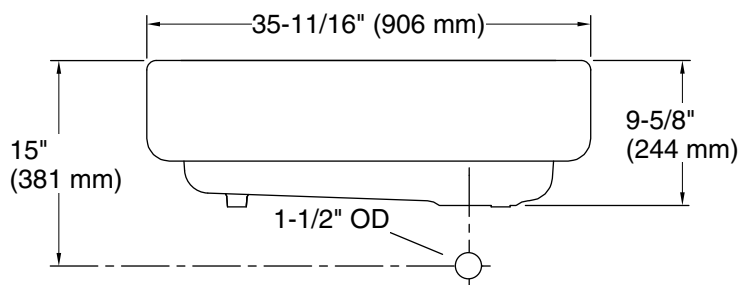

### Technical Information

All product dimensions are nominal.

Bowl configuration: Single

Min. base cabinet width: 36" (914 mm)

Bowl area (Only): Length: 30-3/4" (781 mm)  
 Width: 18-1/16" (459 mm)  
 Bowl depth: 9" (229 mm)

Drain hole: 3-5/8" (92 mm)

Template: 1156910-7, required, included  
 1157001, required, included