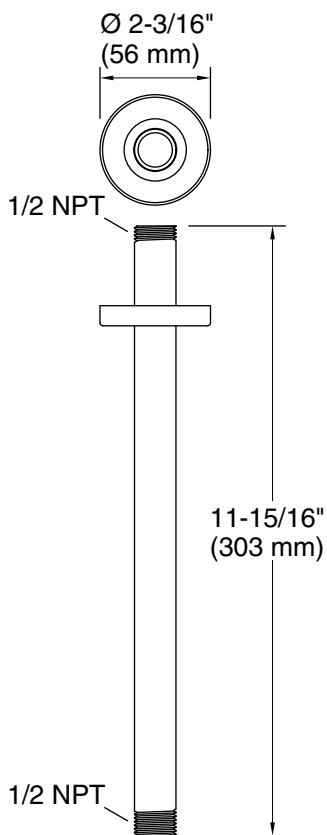

Technical Information

All product dimensions are nominal.