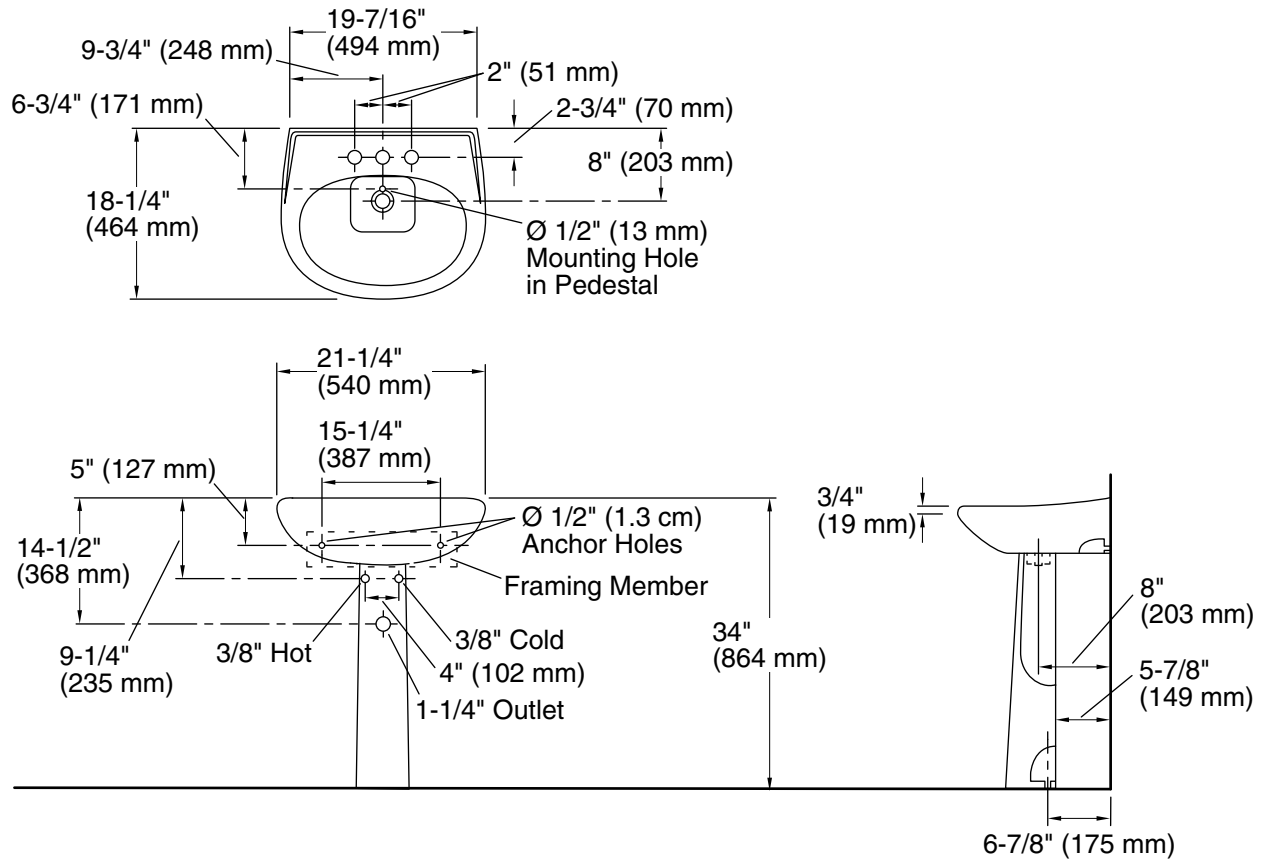

Sacramento®

Pedestal Bathroom Sink

442124

Features

- Pedestal installation.
- Grade A vitreous china with a hard, glossy finish.
- 4" (102 mm) centerset faucet holes.
- Center drain and overflow.

Recommended Products/Accessories

Technical Information

All product dimensions are nominal.

Bowl configuration: Single
 Installation: Pedestal
 Bowl area (Only): Length: 18-1/4" (464 mm)
 Width: 11-5/8" (295 mm)
 Water depth: 4" (102 mm)
 Number of deck holes: 3
 Faucet hole spacing: 4" (102 mm)
 Drain hole: 1-3/4" (44 mm)

Notes

Install this product according to the installation instructions.

Measure your actual product for roughing-in details.