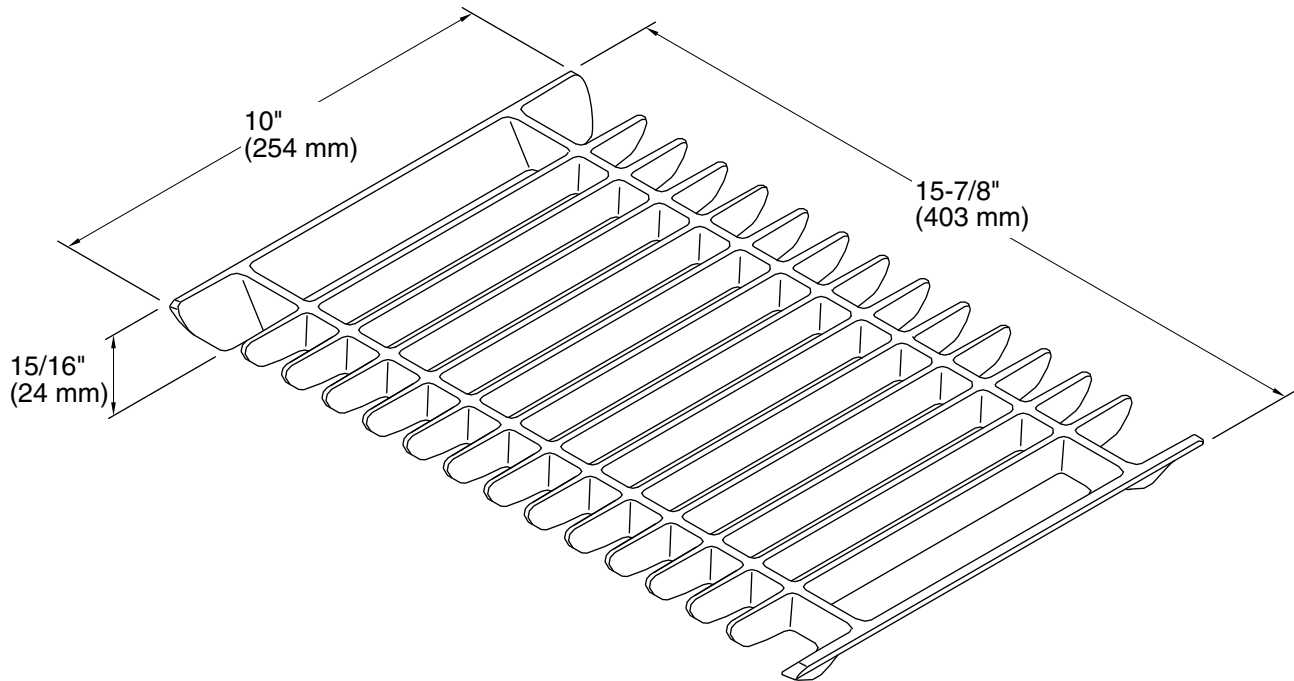

Color	Code	Description
-------	------	-------------

	0	White
	DVG	Dove Grey

Technical Information

All product dimensions are nominal.

Material: Plastic, Stainless Steel