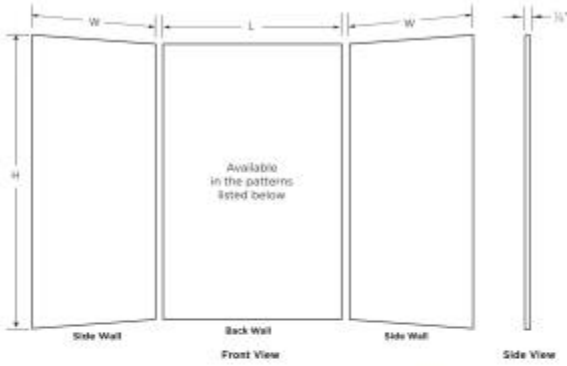

SMMK72-3662 36 x 62 x 72 Swanstone® Smooth Glue up Tub Wall Kit

Model number:

SMMK723662.010

Dimensions: 62" x 36" x 72"

Installation: Glue up

Material: Swanstone®

3 PIECE WALL KIT

Builder Specification Drawing