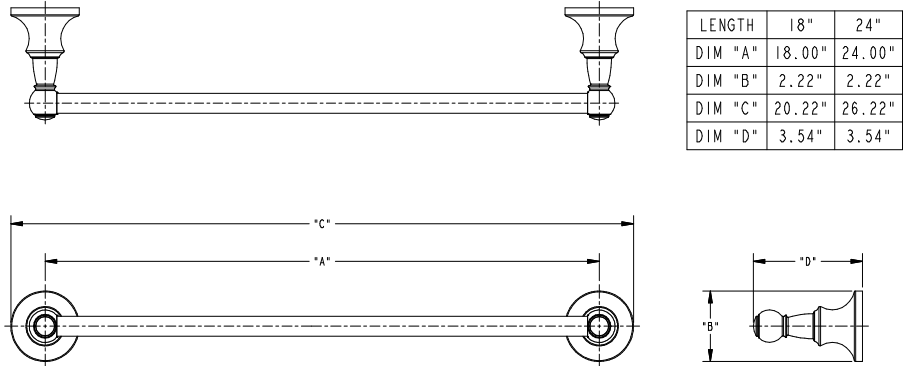

Vale™ Technical Specification

18" & 24" Towel Bar

DN4418 & DN4424

Stock Numbers:

- ❑ **DN4418BN – 18" Towel Bar**
Brushed Nickel Finish
- ❑ **DN4424BN – 24" Towel Bar**
Brushed Nickel Finish
- ❑ **DN4418CH – 18" Towel Bar**
Chrome Finish
- ❑ **DN4424CH – 24" Towel Bar**
Chrome Finish
- ❑ **DN4418ORB – 18" Towel Bar**
Oil Rubbed Bronze Finish
- ❑ **DN4424ORB – 24" Towel Bar**
Oil Rubbed Bronze Finish

Dimensions:

Materials:

Towel bar post is a die cast from the highest quality zinc alloy (Zamac). Casting is plated in chrome, brushed nickel or oil rubbed bronze. **Towel bar** is aluminum for brushed nickel and chrome finishes and brass for oil rubbed bronze.

Installation Instructions:

1. Position the mounting template on the wall in the desired location.
2. Using a level, align the template and tape it to the wall.
3. Drill two 5/16" holes at each mounting post location that corresponds to your product.
4. Remove the template from the wall.
5. Fold ends of the plastic toggle together and insert into each hole in the wall.
6. Lightly tap anchors until flush with the wall.
7. One at a time, insert plastic pin into each of the anchors and lightly tap to activate anchor. Remove pin and repeat on all anchors.
8. Remove mounting posts from the product assemblies by loosening each setscrew.
9. Place the mounting plate on the wall over the installed wall anchors with "UP" facing you.
10. Insert screws through the mounting plate into the anchors. Tighten the screws.
11. Assemble the towel bar and posts.
12. While assembled, position each end post with setscrews facing down and place over both mounting posts. Tighten the setscrew at the bottom of each post.