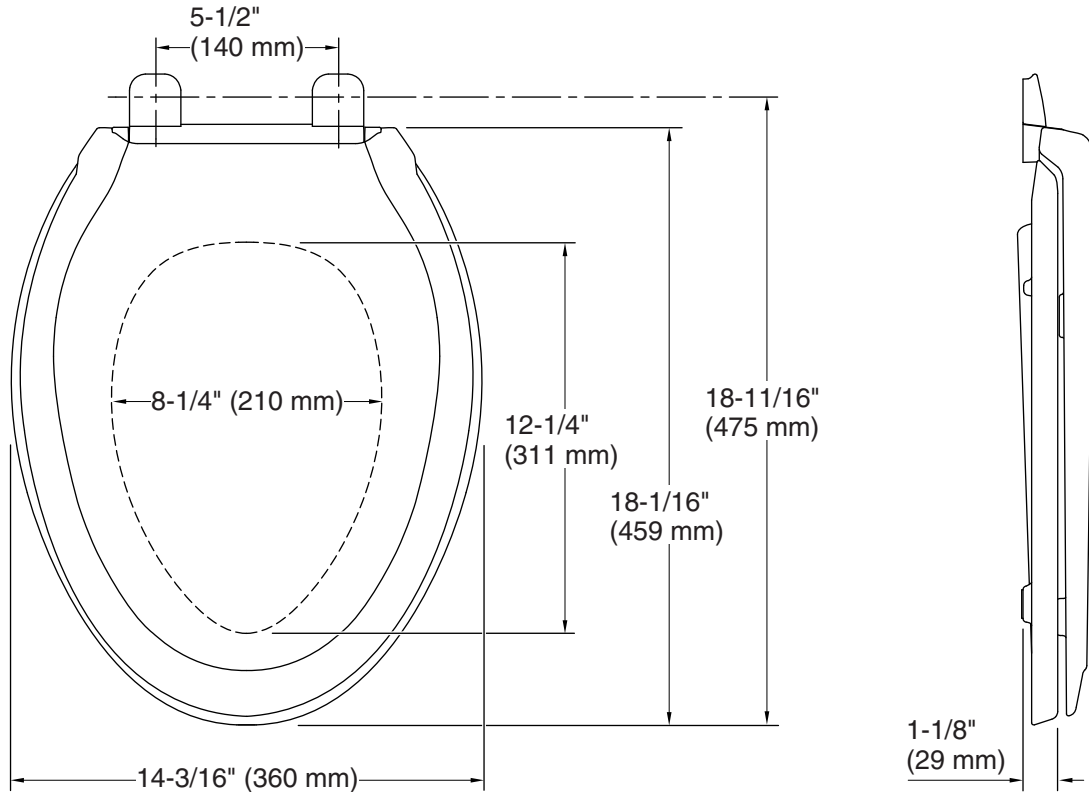

Features

- Grip-Tight installation hardware makes it easy to fasten the seat – everything is done from above the bowl.
- ReadyLatch® hinge provides a positive lock/unlock latch to securely hold seat in position, yet seat easily removes for cleaning or adjusting fit.
- Quiet-Close™ elongated seat closes quietly.
- Grip-Tight bumpers hold seat firmly in place.
- Contoured seat for user comfort.
- Color-matched plastic hinges.

Color	Code	Description
-------	------	-------------

	0	
--	---	--

	96	
--	----	--

Technical Information

All product dimensions are nominal.

Seat shape type: Elongated
Seat front type: Closed-front
Seat-mounting holes: 5-1/2" (140 mm)