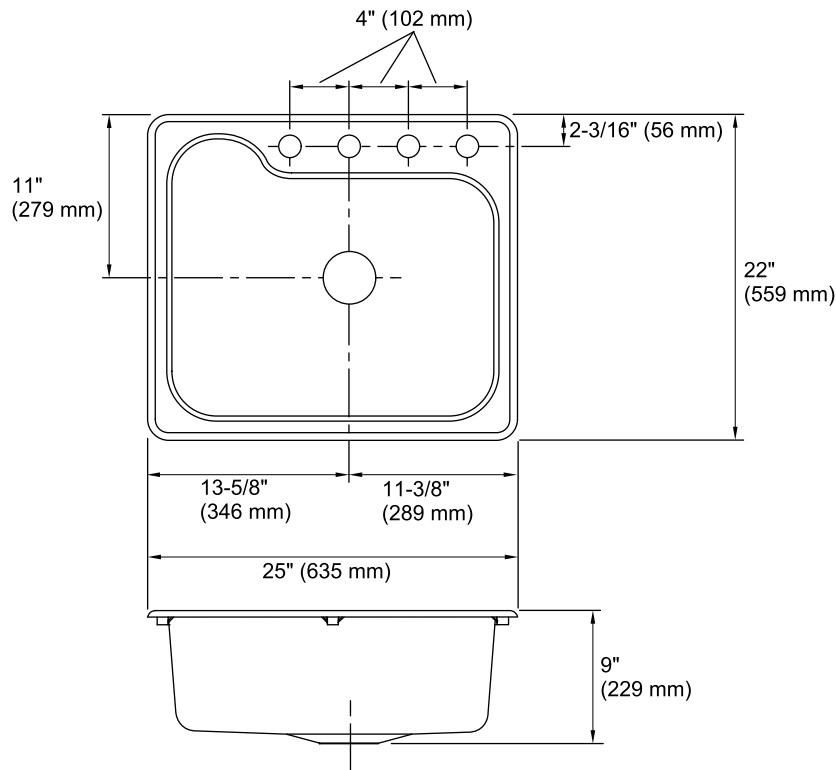

Maxeen® Kitchen Sink SC2522SBG

Features

- Durable high gloss finish.
- 8-3/8" (213 mm) basin depth.
- 25" (635 mm) x 22" (559 mm) x 9" (229 mm),

Material

- Compression molded from our exclusive solid Vikrell® material.

Installation

- Top-mount or undercounter installation.
- Four-hole point locators for 1-, 2- 3-, or 4-hole faucet installation.

Codes/Standards

Greenguard UL 2818 - Gold

STERLING® Warranty - Fixtures Made of Solid Vikrell Material

See website for detailed warranty information.

Technical Information

All product dimensions are nominal.

Bowl configuration:	Single
Installation:	Top-mount (Non-bathroom only), Under-mount
Cutout:	Top-mount, 24-1/4" x 21-1/4" (616 mm x 540 mm)
Bowl area (Only)	Length: 21-3/4" (552 mm) Width: 16" (406 mm) Bowl depth: 8-3/8" (213 mm)
Number of deck holes:	4
Faucet hole(s):	1-7/16" (37 mm)
Drain hole:	3-1/2" (89 mm)