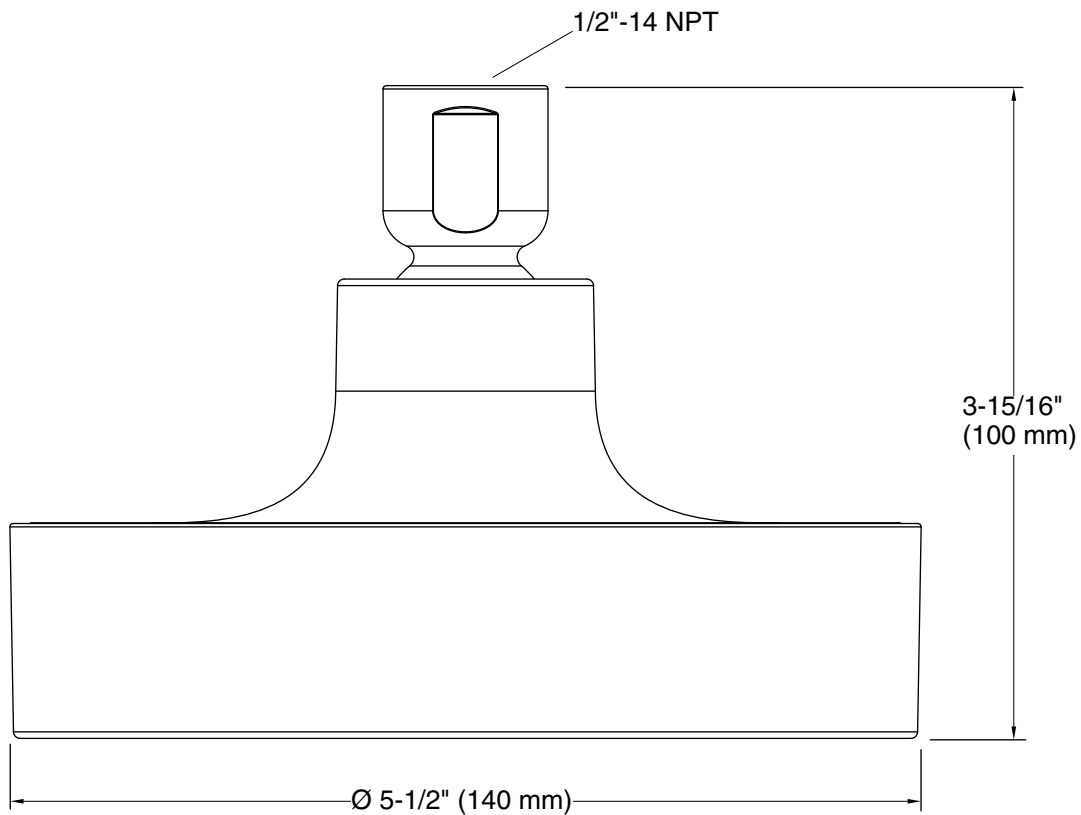

Features

- MasterClean™ sprayface features an easy-to-clean surface that withstands mineral buildup.
- Single-function showerhead with 48 translucent nozzles.
- 5-1/2" (140 mm) diameter sprayface.
- 1.75 gpm (6.6 lpm) maximum flow rate.
- Complements Purist faucets and accessories.

Technical Information

All product dimensions are nominal.

Showerhead/Body Spray:

Rated maximum flow: 1.75 gal/min (6.6 l/min)

Pressure: 80 psi (5.5 bar)

Notes

For use with automatic compensating valves rated at 1.5 gal/min (5.7 l/min) or less.