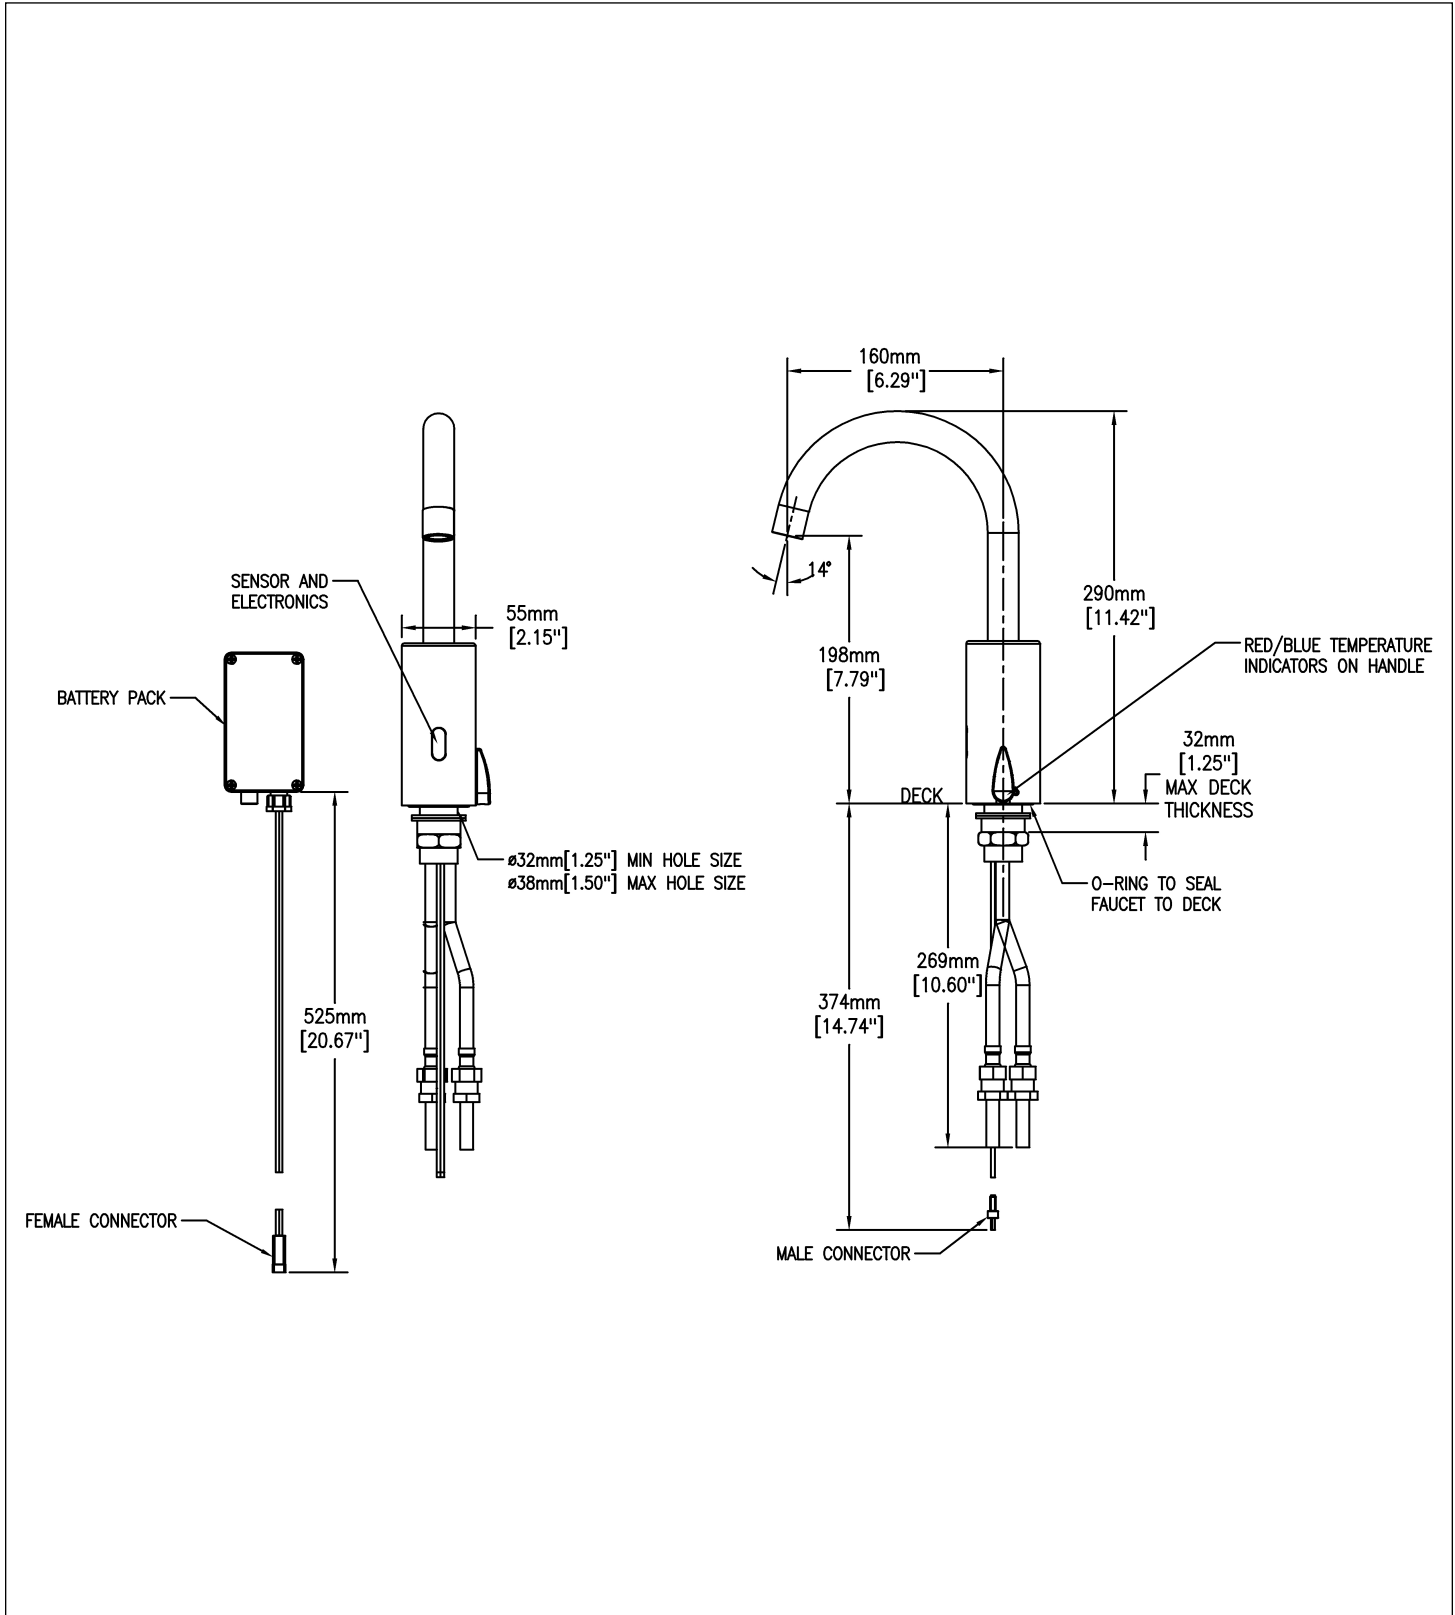

NOTES:

Supplied as COMPLETE PRODUCT ONLY

Verified compliant with .25% weighted average Pb content regulations

SPECIFICATION:

- Deck mount electronic lavatory faucet
- Sensor detects user's hand to activate water flow
- Six 1.5V batteries (included)
- Adjustable maximum run time and optional Remote Control below
- Above deck electronics
- Red light indicator blinks when battery is low
- 0.5 gpm (1.9 L/min) aerator
- DEMD-211 SERIES Electronic faucet with mixer to adjust temperature
- Chrome Finish

OPERATION:

- Sensing Range:
(Factory set to 8.0" \pm 1.5" (200 mm \pm 40 mm) Adjustable from 3.15" to 11.8" (80 mm to 300 mm)
- Maximum Run Time:
90 seconds, adjustable with remote control

(Dimensional drawing on following page)

Delta reserves the right (1) to make changes to specifications and materials, and (2) to change or discontinue models, both without notice or obligation. Dimensions are for reference. Measurement may vary plus or minus 6mm(0.25"). Mounting locations are suggested only. Check with local codes for requirements in your area. This spec was produced June 18, 2015.