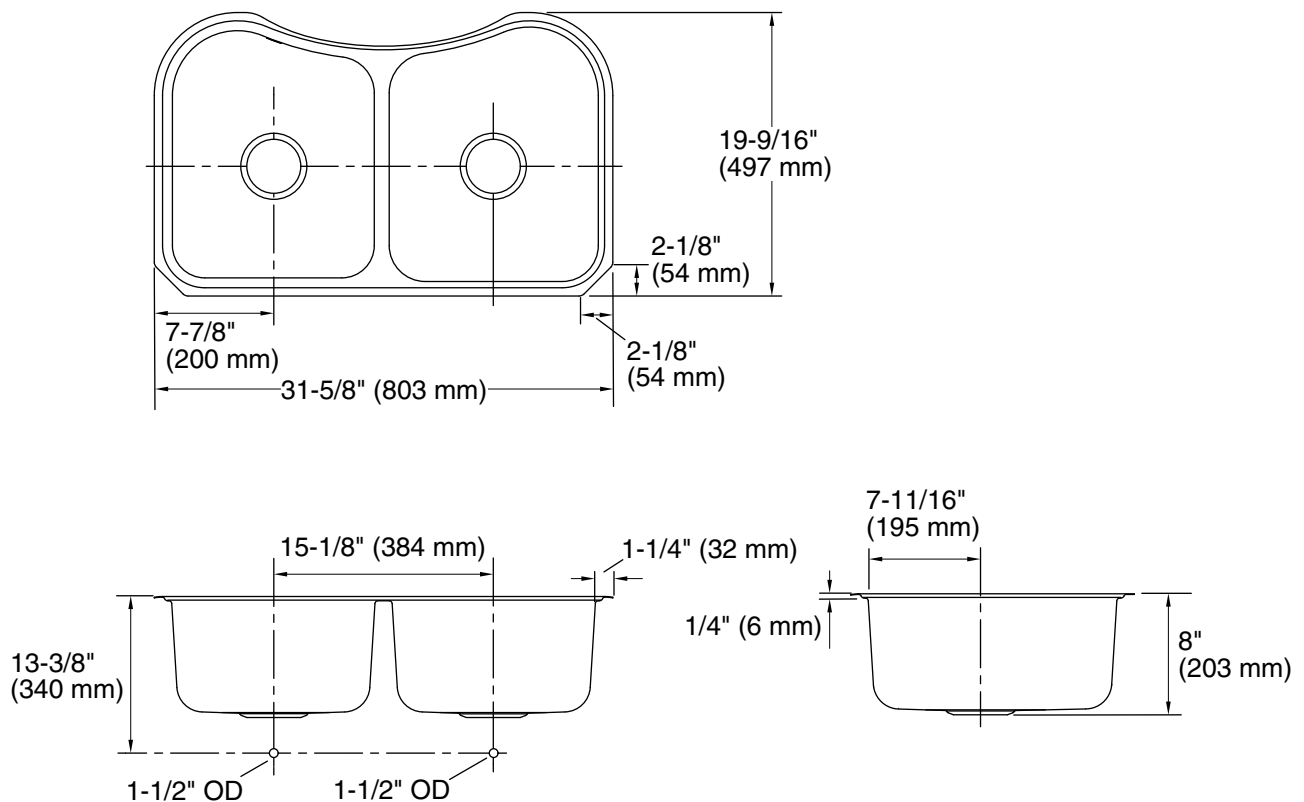

## Technical Information

Fixture*:	
Bowl area	13-15/16" (354 mm) x 17-1/16" (433 mm)
Water depth	8" (203 mm)
Drain hole	Ø 3-5/8" (92 mm)
* Approximate measurements for comparison only.	

Included components:	
Hardware kit	91915
Cut-out template	1100423-7

## Installation Notes

Install this product according to the installation guide.

Allow a minimum of 2" (51 mm) clearance around the sink rim for clip attachment.

## Product Diagram