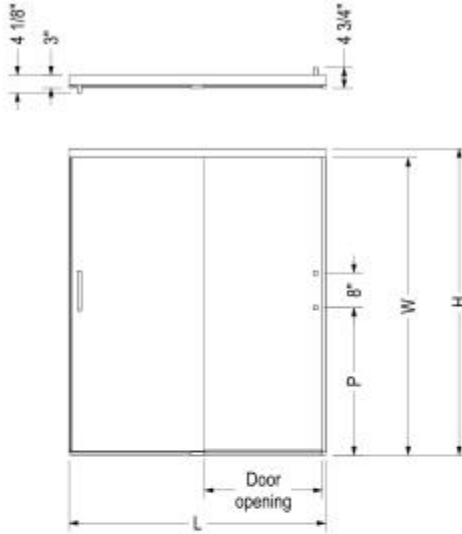

- Fits on showers with a wall height of at least 56.75in
- Slim header and thin edges accentuate the minimalist look
- Safety features: top and bottom integrated bumper to prevent slamming

Product characteristics:

Certifications

MAAX products adhere to one or more of the following certifications:

MAAX

Incognito 57 56-59 x 56 3/4 in. 6mm Sliding Tub Door for Alcove Instal

Model number:

139351-900-084-000

Dimensions: 56.75"

Installation: Tub Door

Material:

STANDARD

Dimensions

56 3/4 In.
(1441 mm)

Weight

105 lbs - 47 1/2 kg

Code	Description	H	W	L Adjustable	Door Opening	P	Wall adjustment
139349	Incognito 6mm 70 1/2" x 44 - 47"	70 1/2"	68 3/8"	44" - 47"	17 1/8" - 21 1/8"	33 7/8"	1/2"
139350	Incognito 6mm 70 1/2" x 56 - 59"	70 1/2"	68 3/8"	56" - 59"	23 1/8" - 27 1/8"	33 7/8"	1/2"
139351	Incognito 6mm 56 3/4" x 56 - 59"	56 3/4"	54 5/8"	56" - 59"	23 1/8" - 27 1/8"	18 7/8"	1/2"
139352	Incognito 8mm 70 1/2" x 44 - 47"	70 1/2"	68 3/8"	44" - 47"	17 1/8" - 21 1/8"	33 7/8"	1/2"
139353	Incognito 8mm 70 1/2" x 56 - 59"	70 1/2"	68 3/8"	56" - 59"	23 1/8" - 27 1/8"	33 7/8"	1/2"
139354	Incognito 8mm 56 3/4" x 56 - 59"	56 3/4"	54 5/8"	56" - 59"	23 1/8" - 27 1/8"	18 7/8"	1/2"

All dimensions are approximate. Structure measurements must be verified against the unit to ensure proper fit.

Project: _____

Contractor: _____

Representative: _____

Date: _____

Tel: _____

Notes: _____

MAAX